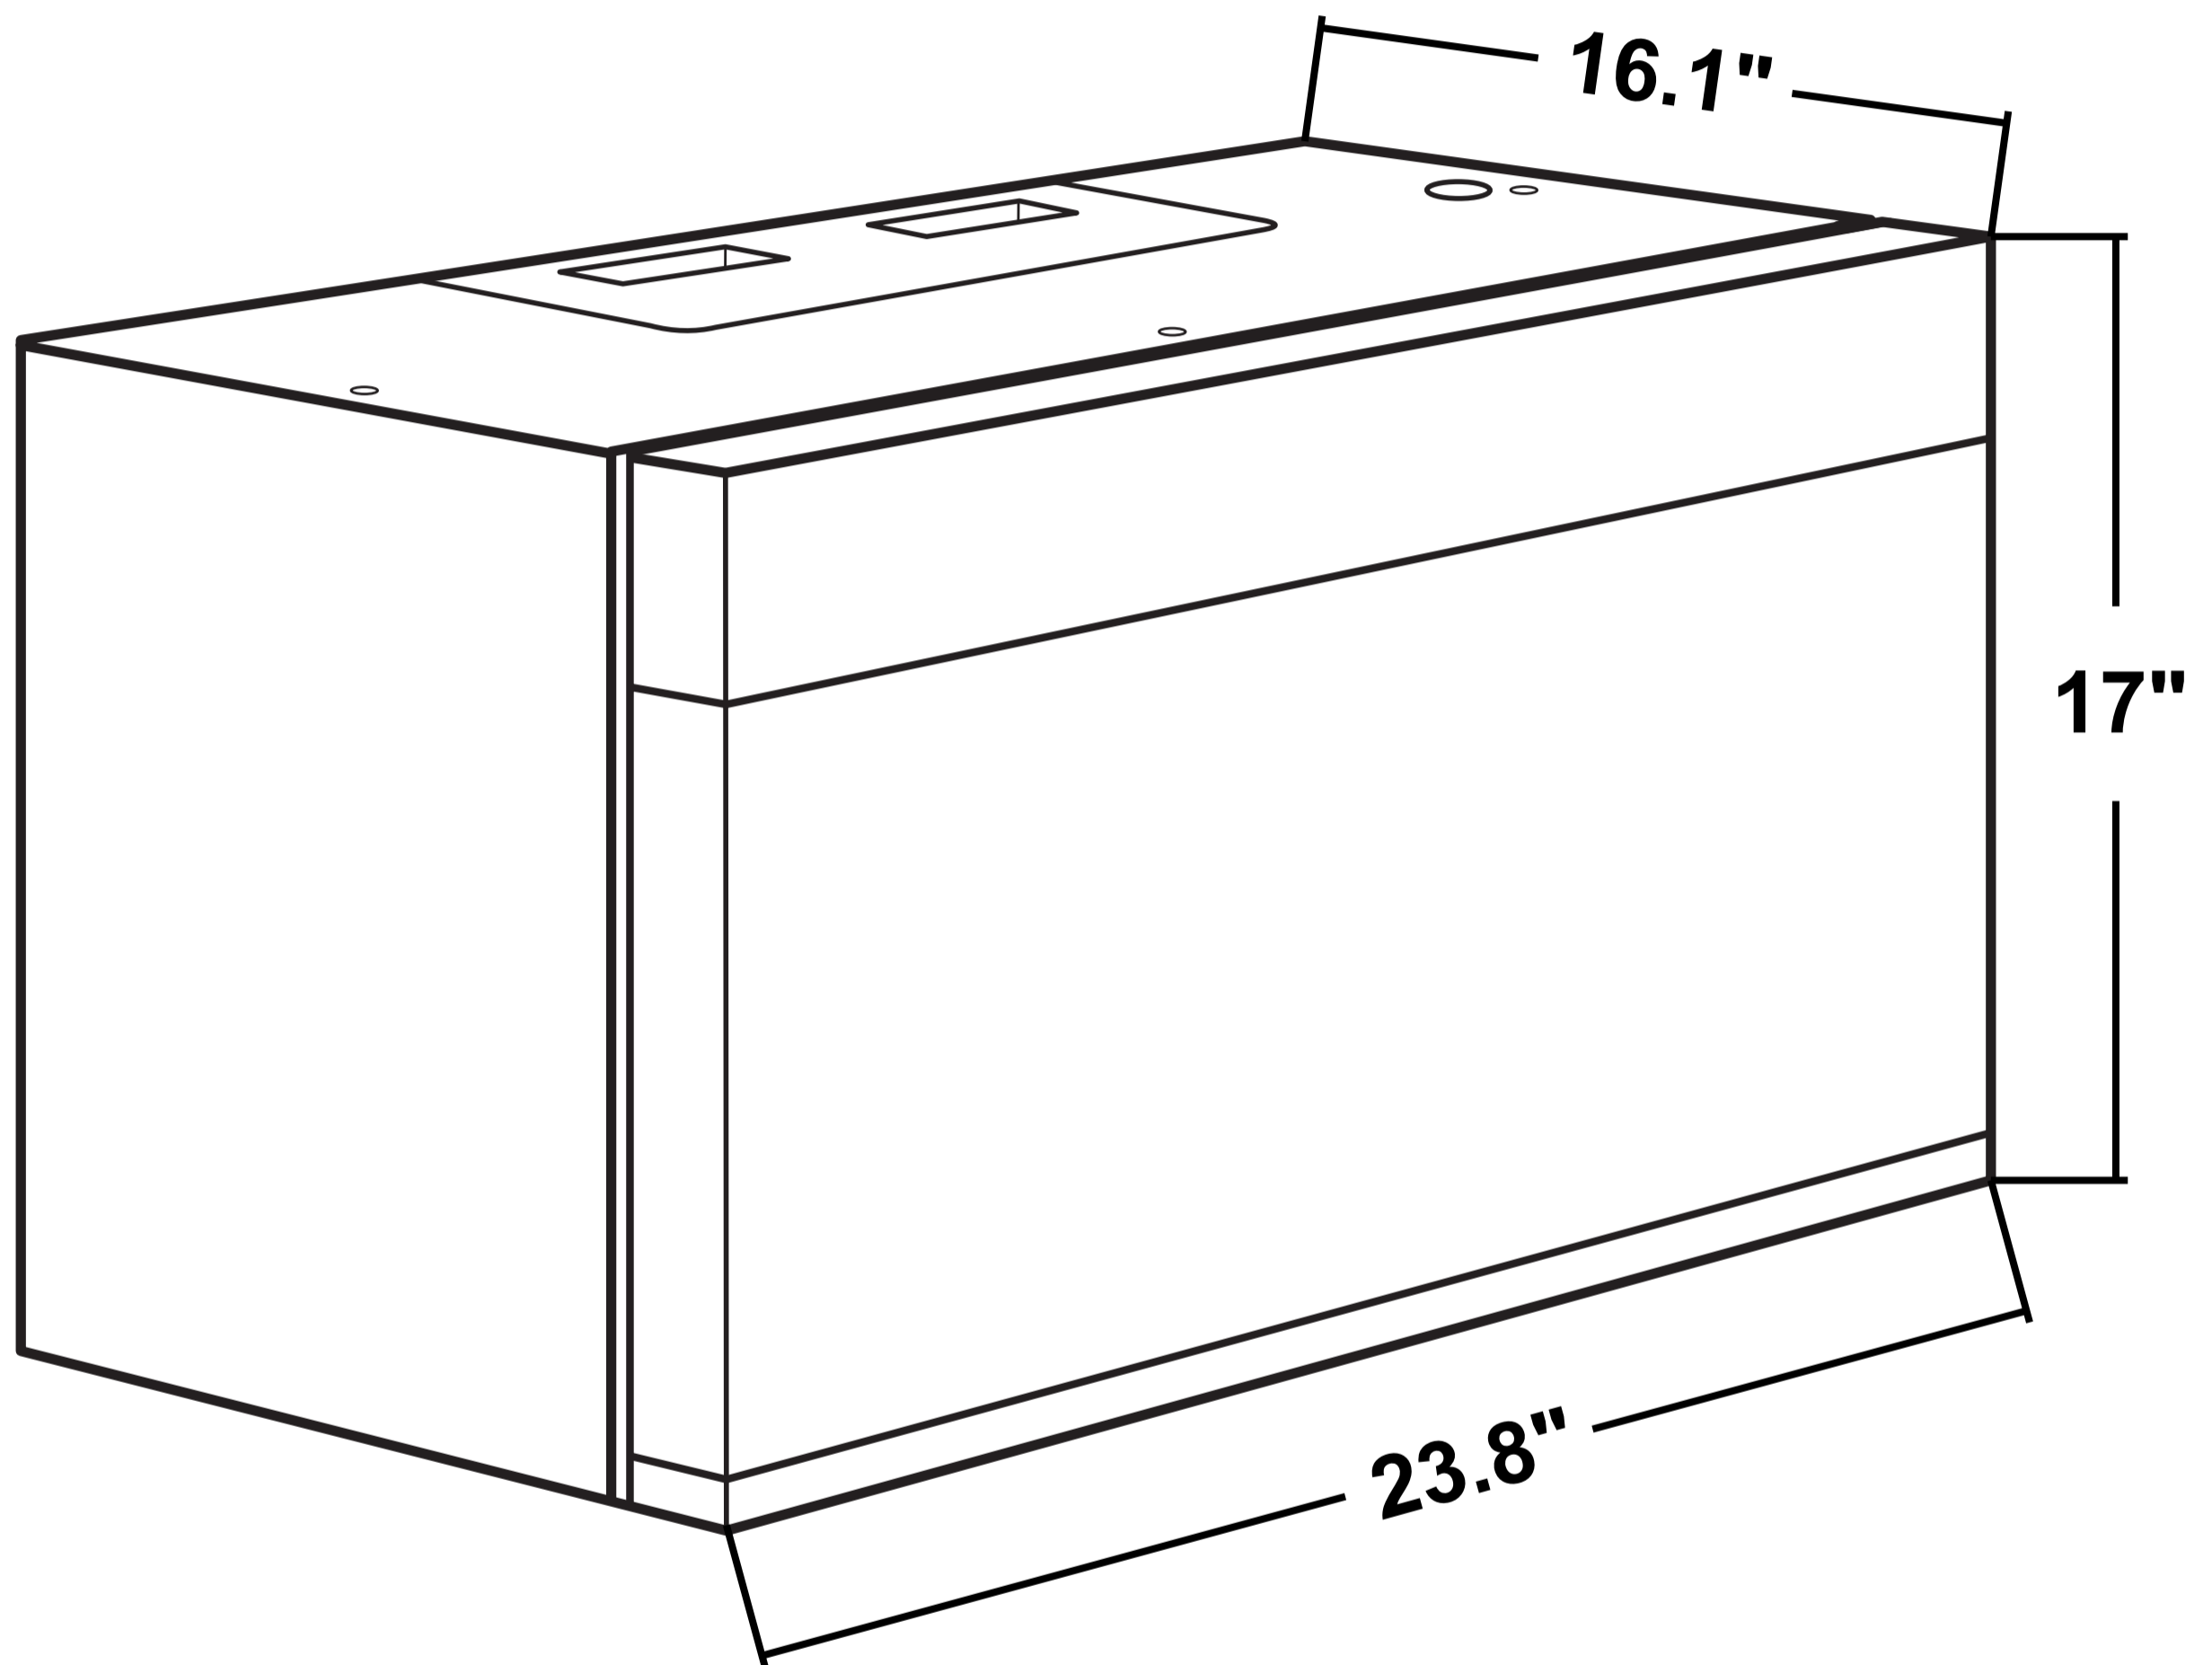

# SPECIFICATIONS

**MODEL#** COS-2413ORMISS

Cosmo's COS-2413ORMISS Over-The-Vent Microwave is ultra-stylish and functional. Featuring 1.34 cu. ft. capacity, black glass finish and is designed to be space-saving to accommodate most kitchens perfectly. Equipped with a powerful 1000-Watt output and high-performance venting.

TIME AND WEIGHT DEFROST

SEE PAGE 2 FOR DIMENSIONS

Size	24 Inch
Type	Mid-Size
Install Type	Over-the-Range
Capacity	1.34 cu. ft.
Turntable Size	13.6 Inch
Power Levels	10
Finish	Black Glass

Weight	57.3lbs.
Voltage	120V / 60Hz
Wattage	1000W
Certification	UL Listed
Included Components	Glass Tray, Turntable Ring, Exhaust Adapter, Grease Filters, Installation Kit, Install & User Manuals

# DIMENSIONS

MODEL# COS-2413ORM1SS

**Weight: 57.3 lbs.**