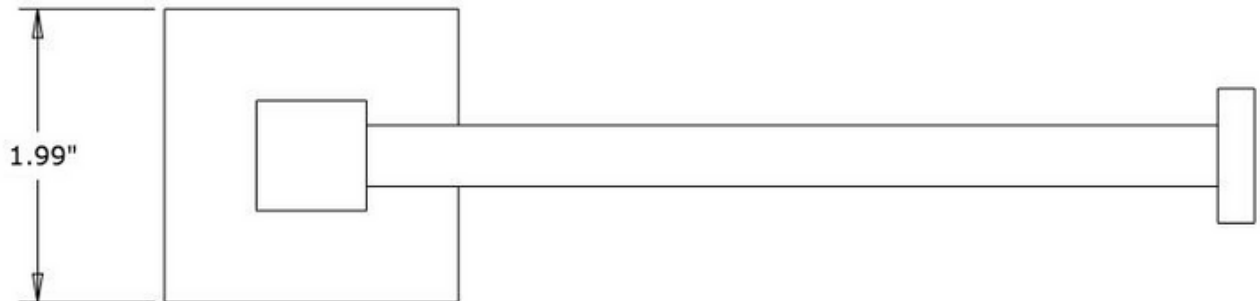

CA3601
CA3601BN
CA3601BZ

Capri 24" Towel Bar

www.ItaliaBath.com
info@dgbproducts.com

Capri Towel Ring

ITALIA[™]
COLLECTION

CA3603
CA3602BN
CA3602BZ

Capri Toilet Paper Holder

www.ItaliaBath.com
info@dgbproducts.com