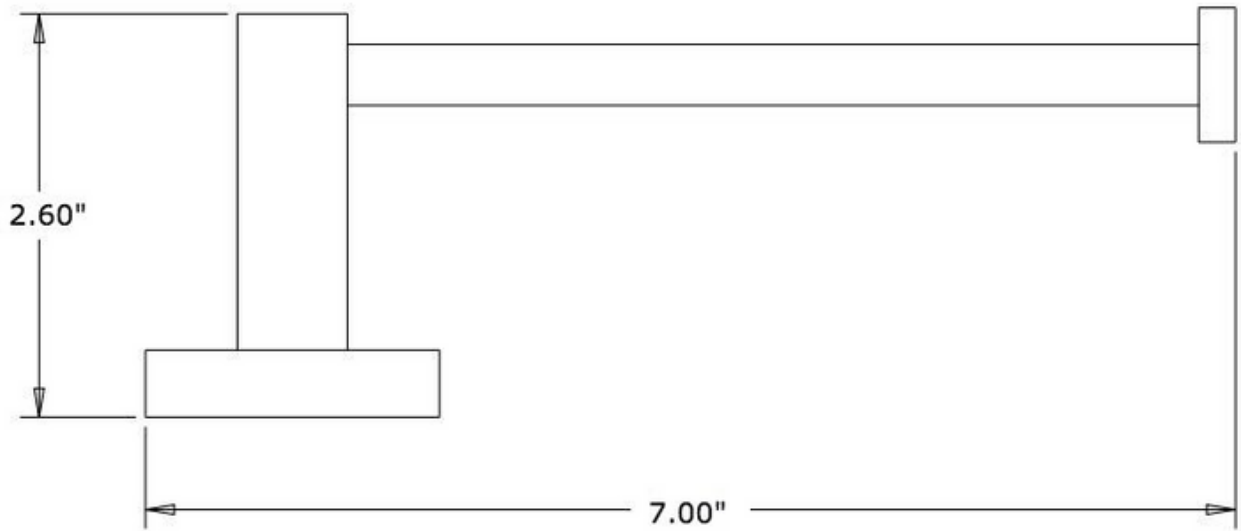

CA3601
CA3601BN
CA3601BZ

Capri 24" Towel Bar

www.ItaliaBath.com
info@dgbproducts.com

Capri Towel Ring

ITALIA[™]
COLLECTION

CA3603
CA3602BN
CA3602BZ

Capri Toilet Paper Holder

www.ItaliaBath.com
info@dgbproducts.com