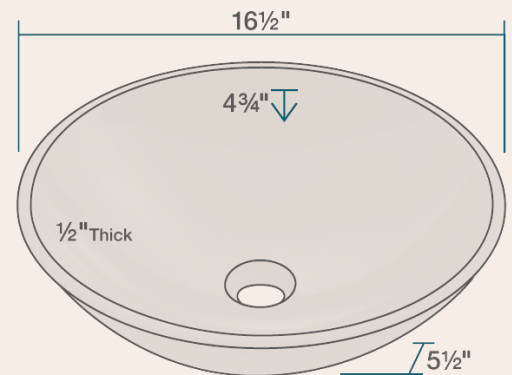

16 1/2" x 16 1/2" x 5 1/2"
 1/2" Thick Bowl
 Hand-Polished Granite
 Limited Lifetime Warranty
 Black-Colored Stone Throughout

Accessories

*Accessories not included

UPC: 817299012399

Features

Vessel Installation	18" Minimum Cabinet Size	1/2" Thick	Hand-Polished Granite	Limited Lifetime Warranty	One Bowl