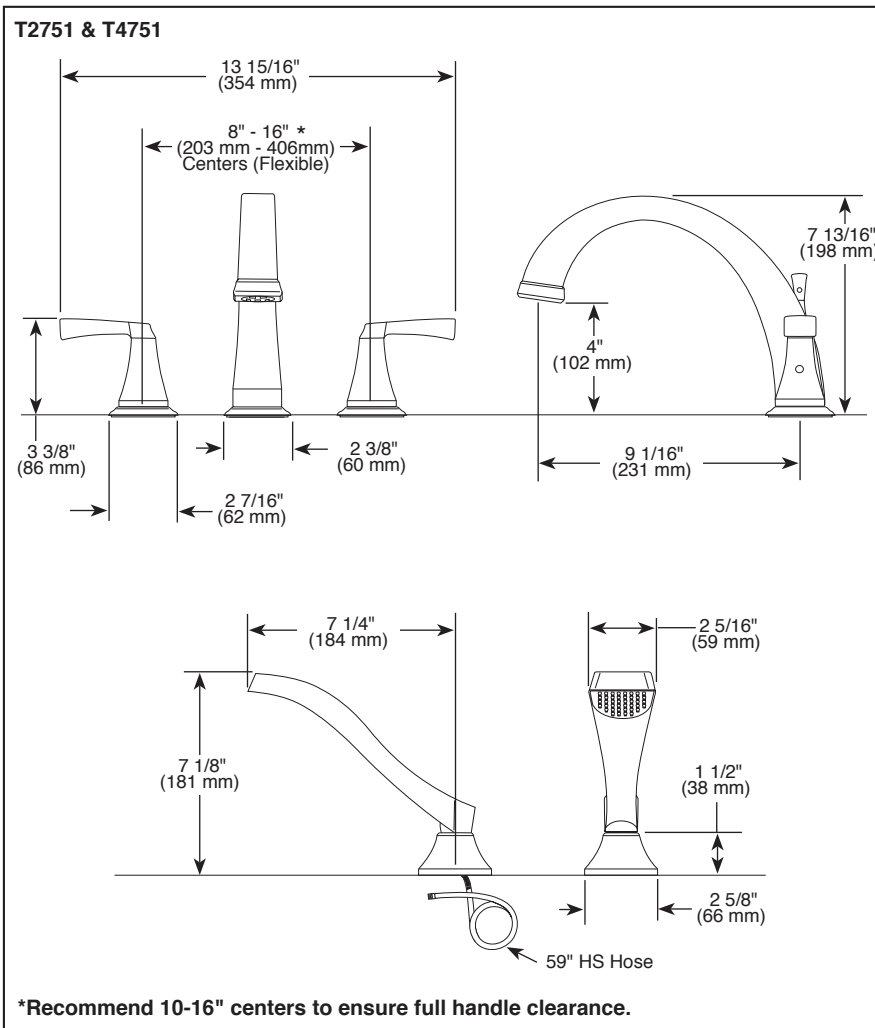

Submitted Model No.: _____

Specific Features: _____

see what Delta can do™

ROMAN TUB/WHIRLPOOL FAUCET TRIM

- Dryden™ Collection
- Three Hole Installation (T2751 Series)
- Four Hole Installation (T4751 Series)

STANDARD SPECIFICATIONS:

- Handshower maximum flow rate 1.75 gpm @ 60 psi, 6.6 L/min @ 550 kPa
- Trim only for two handle Roman Tub faucet for concealed mounting
- Temperature and volume controlled with handles
- Rough-In kit must also be ordered to complete installation
 - R4707 for four hole
 - R2700 or R2707 for three hole
 - RP23601 for three hole 10" fixed installation
 There are separate specification sheets on each rough-in kit if more details are required
- Handshower includes double check valves for backflow prevention (T4751)