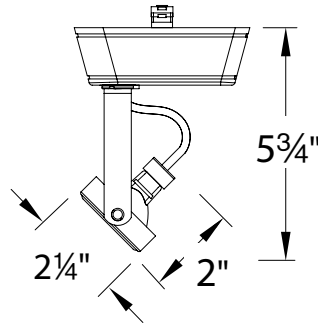

Model: 180

120V Track MR16 Luminaire

WAC LIGHTING

Responsible Lighting®

Fixture Type:

Catalog Number:

Project: _____

Location: _____

PRODUCT DESCRIPTION

Low Voltage luminaire with die-cast aluminum construction and swivel yoke for precise aiming.

FEATURES

- Available with LED lamp option
- Swivel arm for easy aiming
- 350° horizontal rotation and 90° vertical aiming
- Clear lens included (Halogen version)
- Dimmable
- 5 year WAC Lighting product warranty

SPECIFICATIONS

Construction: Die-cast aluminum track head with polycarbonate transformer case and track adapter. Bi-pin ceramic socket for MR16 lamp.

Finish: Powder coat paint. Available in Black (BK), Brushed Nickel (BN) and White (WT).

Transformer: LED Version - 1W minimum load.

Halogen Version - 20W minimum load (1W minimum load available. Consult factory for more details).

Lamp: 180 model uses 12V MR16, 50W max lamp (not included).

180L model uses 12V MR16, 75W max (not included).

180LED model uses a 12V, 8W MR16 LED lamp (included).

450 lumens, 3000K CCT, 25,000 hour rated life, CRI: 85.

Dimming: With electronic low voltage (ELV) dimmer, LED lamp dims to 10%; Halogen lamp dims to 1%.

Standards: UL & CUL Listed.

ORDER NUMBER

System	Model #	Power	Lamp	Finish
LHT L Track	180LED	8W	LED	BK Black
HHT H Track	180	50W	Halogen	BN Brushed Nickel
JHT J/J2 Track	180L	75W	Halogen	WT White