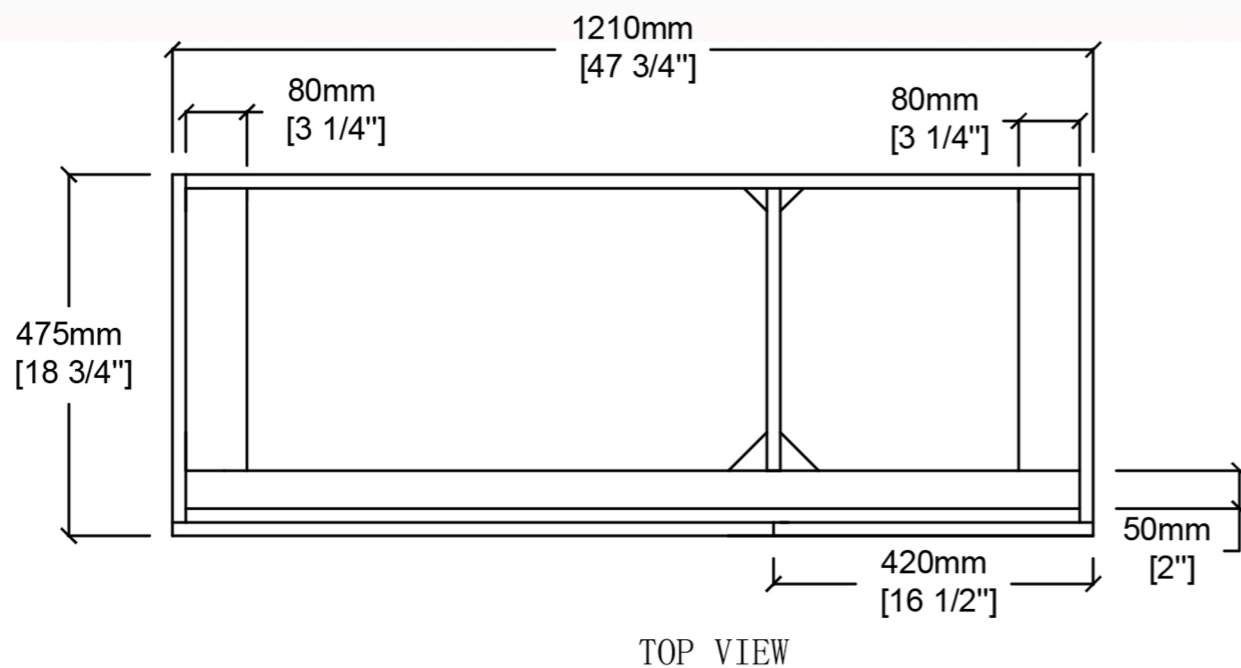

CB-MC-48-2056

Vanity Base

* Measurements are approximate and may vary

CB-MC-48-2056 Vanity Top

* Measurements are approximate and may vary