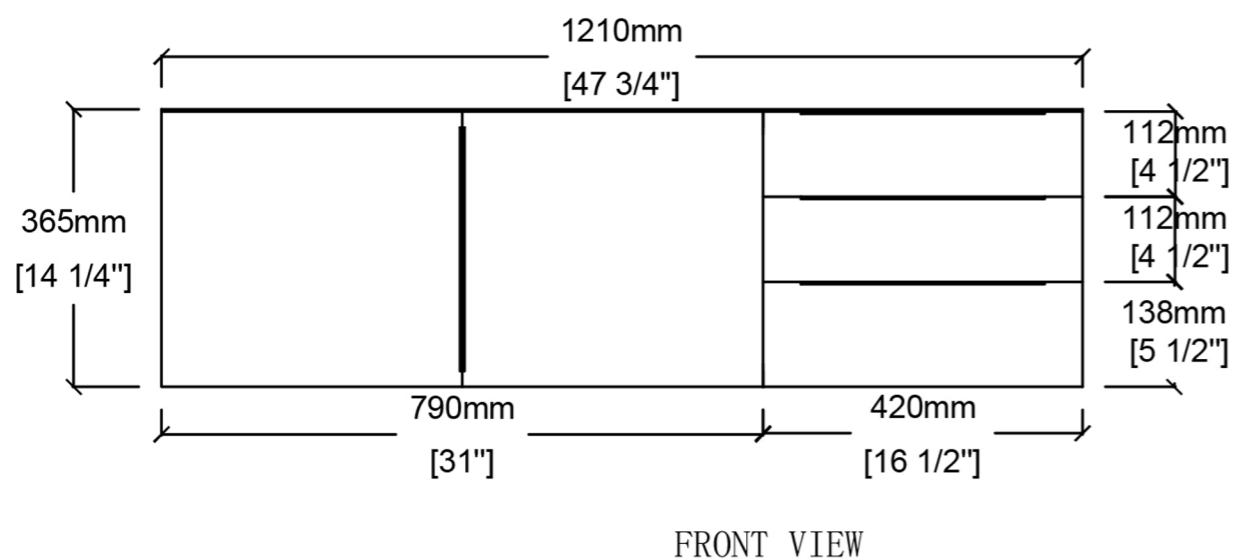

CB-MC-48-2056

Vanity Base

* Measurements are approximate and may vary

CB-MC-48-2056 Vanity Top

* Measurements are approximate and may vary