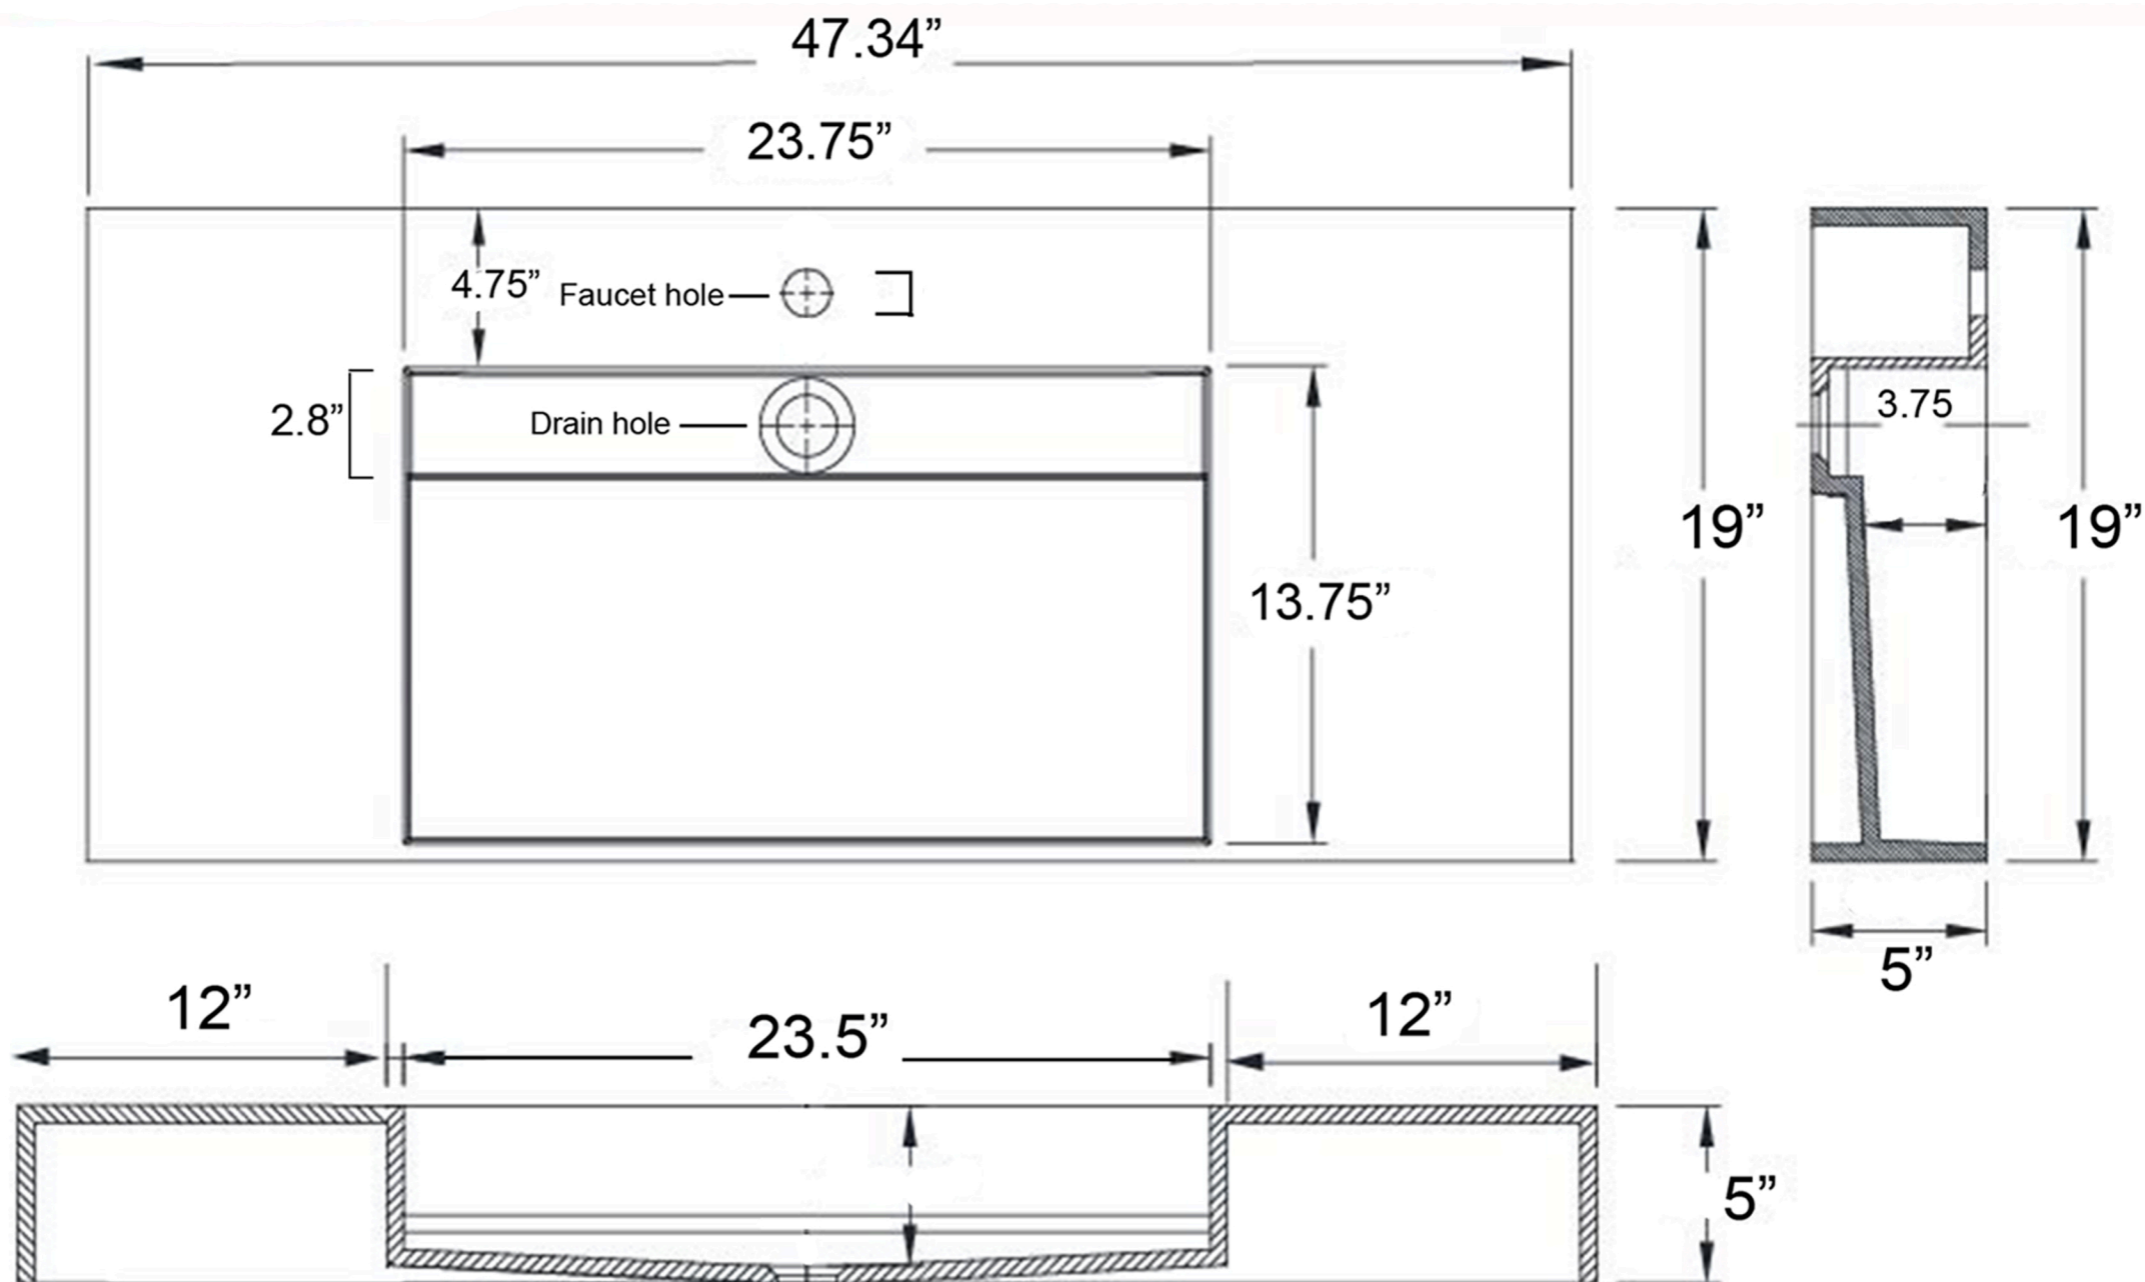

CB-MC-48-2056

Vanity Base

* Measurements are approximate and may vary

CB-MC-48-2056 Vanity Top

* Measurements are approximate and may vary