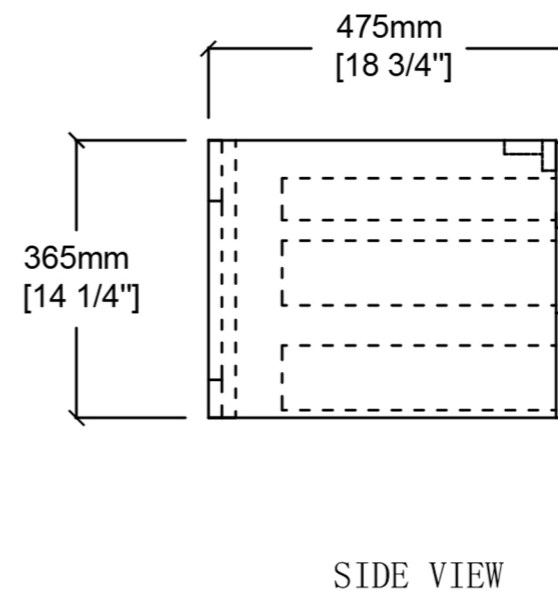

CB-MC-48-2056

Vanity Base

* Measurements are approximate and may vary

CB-MC-48-2056 Vanity Top

* Measurements are approximate and may vary