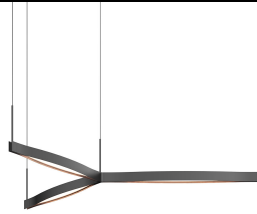

Project:

Ola LED Pendant Spec Sheet

SKU: 22QKCT01120PHA Learn more at:
<https://sonnemanlight.com/ola-led-pendant>

Description: Ola is a softly flowing modular system of linear elements that can be suspended individually or connected in multiple arrangements. Connected end to end they can form a continuous ribbon of light in a nearly limitless linear configuration.

Type #:

Dimensions

Height:	7.5"
Width:	55"
Length:	2.5"
Diameter:	55"
Canopy/Backplate/Base:	6"
Hanging Details:	6' Adjustable Cord/Cable
Size:	Tri-Star
Canopy/Backplate/Base Height:	2"

Electrical Specs

Bulb(s) Included?:	Yes
Bulb 1 Type:	Integral LED
Bulb Quantity:	3
Input Voltage:	120VAC
Wattage:	36
Initial Lumens:	3300
Delivered Lumens:	2100
Color Temperature:	3000K
CRI:	90
Power Supply Type:	Driver
Power Supply Quantity:	1
Power Supply Location:	Canopy
Dimming Type:	TRIAC/ELV
Bulb Max Wattage:	36

Installation

Installation:	Licensed electrician required
Sloped Ceiling Compatible?:	Adapter Available
Minimum Hanging Height:	10.5"

Shade

Shade 1 Material:	Aluminum w/Optical Acrylic
-------------------	----------------------------

Available Finishes

Available Finishes: Satin Black (.25), Satin White (.03)

General Listings

Certification:	C-ETL-US
Color/Finish:	Satin Black (.25)
Dark Sky Friendly:	N