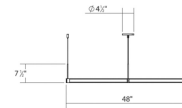

Type #:

Dimensions

Height:	7.5"
Width:	55"
Length:	2.5"
Diameter:	55"
Canopy/Backplate/Base:	6"
Hanging Details:	6' Adjustable Cord/Cable
Size:	Tri-Star
Canopy/Backplate/Base Height:	2"

Electrical Specs

Bulb(s) Included?:	Yes
Bulb 1 Type:	Integral LED
Bulb Quantity:	3
Input Voltage:	120VAC
Wattage:	36
Initial Lumens:	3300
Delivered Lumens:	2100
Color Temperature:	3000K
CRI:	90
Power Supply Type:	Driver
Power Supply Quantity:	1
Power Supply Location:	Canopy
Dimming Type:	TRIAC/ELV
Bulb Max Wattage:	36