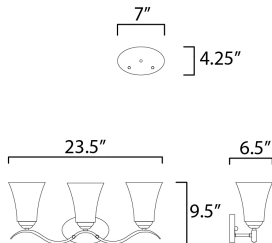

**PRODUCT DESCRIPTION**

Gently waving arms of Satin Nickel or Oil Rubbed Bronze support tall-profile Frosted glass shades creating a scale normally not found in this category of lighting. The bath vanity may be installed up or down and also includes a Polished Chrome finish.

**MEASUREMENTS**

DIMENSION : 23.5" W x 9.5" H x 6.5" Ext  
 BACK PLATE : 7" W x 4.25" H x 7.5" HCO  
 HANGING WEIGHT : 5.32 lb

**LAMPING**

INPUT VOLTAGE : 120V  
 BULB : 3 x 60W Incandescent E26 Medium , 180W Total  
 BULB INCLUDED : (Not Included)  
 DIMMABLE : Yes  
 LIGHTING\_DIRECTION : Omni