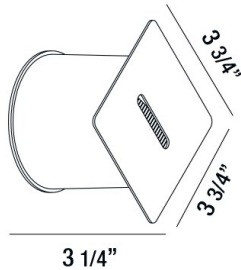

32151, OUTDOOR INWALL,3W,LED

PRODUCT DETAILS

No.	:	32151-015
Product Color	:	STAINLESS STEEL
Width	:	3.75"
Height	:	3.75"
Ext	:	3.25"
Weight	:	0.8lbs

LIGHT SOURCE DETAILS

Light Source Type	:	INTEGRATED LED
Input Voltage	:	120V
Bulb Voltage	:	120V
Socket Type	:	LED
Total Wattage	:	3W
Total Lumen	:	60lm
Kelvin	:	3000K
CRI	:	80
Dimmable	:	No

Options Available

ITEM NO.	FINISH	SHADE
32151-015	STAINLESS STEEL	

TECHNICAL DETAILS

Driver	:	Electronic driver 120V 50/60Hz
IP Rating	:	65
Location	:	WET
Approval	:	
Title 24	:	Yes

PROJECT INFORMATION

 Job Name: Date: Type: