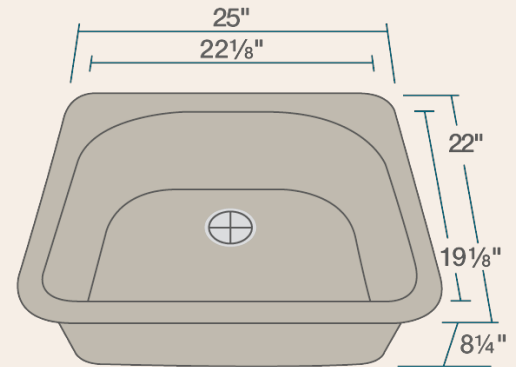

- 25" x 22" x 8 1/4"
- Topmount Installation
- Made with 80% Quartz, 20% Acrylic
- All-Natural Materials - Eco-Friendly and Recyclable
- Offset Drain
- Heat Resistant to 550 Degrees
- Stain Resistant
- Scratch Resistant
- Multiple Colors Available
- Installation Hardware Included
- Limited Lifetime Warranty
- Acrylic Provides Sound Dampening - No Pads Needed

Accessories

*Accessories not included

Available Colors

Features

Topmount Installation	27" Minimum Cabinet Size	80% Quartz 20% Acrylic	Heat Resistant	Stain Resistant	Scratch Resistant
Multiple Colors Available	Hardware Included	Limited Lifetime Warranty	One Bowl		