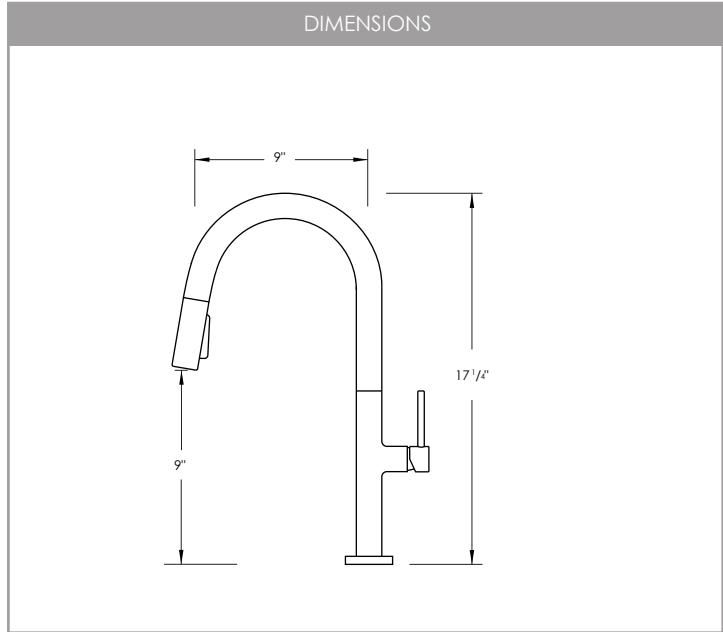

CATANIA

K-141

PULL DOWN WITH DUAL FUNCTION
KITCHEN FAUCET

RECOMMENDED ACCESSORIES

A-802 FAUCET PLATE S-01 SOAP DISPENSER

HANDLE TYPE

LEVER

NUMBER OF HANDLE

1

CARTRIDGE MODEL

Kerox®

SIZE: 25mm
STYLE: LEVER

SPRAY SETTINGS

SPRAY WATER FLOW / AERATED STREAM

FAUCET FINISH

BRUSHED (B)	MATTE BLACK (N)
MATTE BLACK/GOLD (NG)	MATTE BLACK/SILVER (NS)

PRODUCT DIMENSIONS

Faucet Height (in)	17 1/4"
Spout Height (in)	9"
Spout Reach (in)	9"

CONFIGURATION

1-HOLE 3-HOLES

METAL SPOUT HEAD WITH MAGNETIC FUNCTION

MATERIAL

SUS 304

STAINLESS STEEL

CUT OUT HOLE

1 3/8"

DECK PLATE

NO INCLUDED. REQUIRED FOR 3 HOLES INSTALLATION

WATER FLOW

1.8

WATER FLOW RATE (GPM)

WATERLINES MODEL