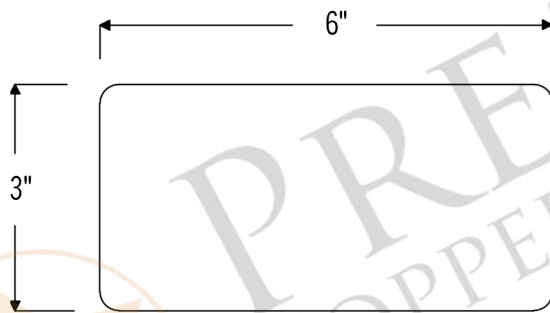

PREMIER
COPPER PRODUCTS

MODEL NUMBER: T36DBH_PKG8

Description: 3" x 6" Hammered Copper Package

Dimensions: 3" x 6"

Quantity: 8 Tiles Total

Finish: Oil Rubbed Bronze

TILE DETAILS (Model # T36DBH)

* Outer Dimension: 3" x 6"

* Finish: Oil Rubbed Bronze

THIS PRODUCT IS HAND CRAFTED, SMALL VARIANCES IN COLOR AND SIZE MAY OCCUR.
PREMIER COPPER PRODUCTS DOES NOT SUGGEST CUTTING THE TILES.