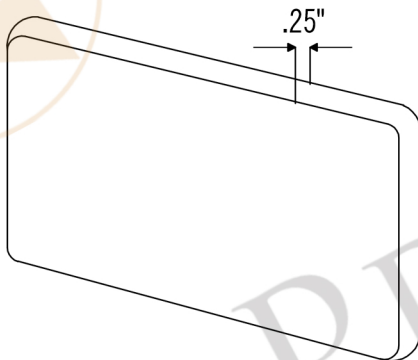

PREMIER
COPPER PRODUCTS

MODEL NUMBER: T36DBH_PKG8

Description: 3" x 6" Hammered Copper Package

Dimensions: 3" x 6"

Quantity: 8 Tiles Total

Finish: Oil Rubbed Bronze

TILE DETAILS (Model # T36DBH)

* Outer Dimension: 3" x 6"

* Finish: Oil Rubbed Bronze

THIS PRODUCT IS HAND CRAFTED, SMALL VARIANCES IN COLOR AND SIZE MAY OCCUR.
PREMIER COPPER PRODUCTS DOES NOT SUGGEST CUTTING THE TILES.