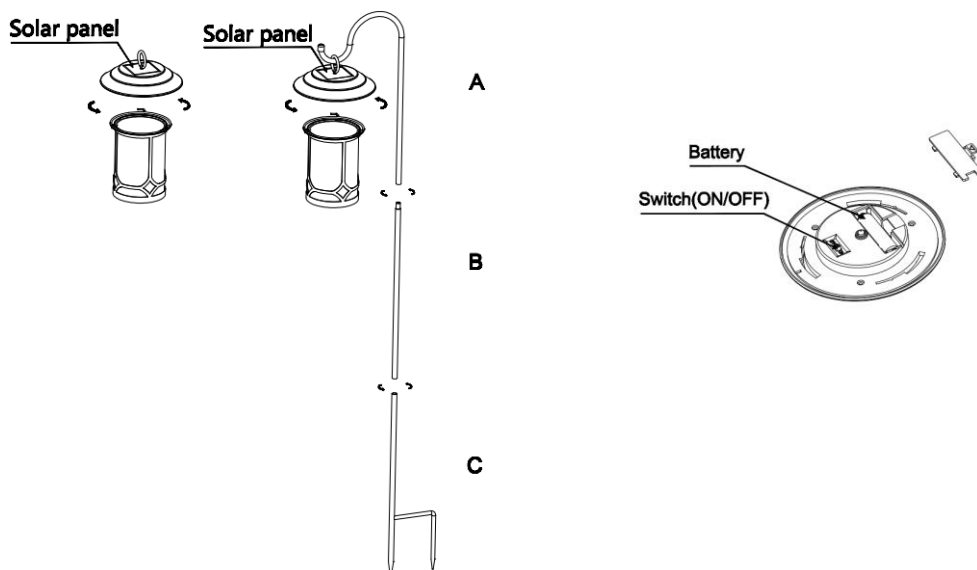

WARNING:

Do not dispose of batteries in the regular trash, municipal waste stream or by fire as batteries may leak or explode. Do not open, short circuit, or mutilate batteries as injury may occur. Preserve our environment by recycling batteries or disposing of them in accordance with Local, State, and Federal regulations.