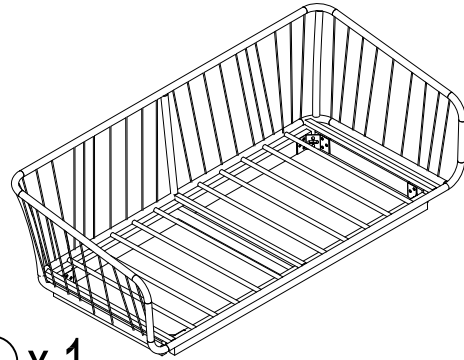

# ASSEMBLY INSTRUCTION

① x 32  
(Bolt M8x55)

② x 32  
Spring Washer

③ x 32  
Washer

④ x 2  
Allen key

**MH**  
MADE4HOME

# ASSEMBLY INSTRUCTION

Ⓐ x 2

Ⓑ x 1

Ⓒ x 1

Ⓓ x 2

Ⓔ x 1

Ⓕ x 2

Ⓖ x 2

Ⓗ x 4

Ⓘ x 6

Ⓚ x 6