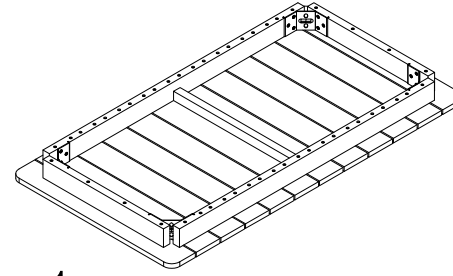

# ASSEMBLY INSTRUCTION

① x 32  
(Bolt M8x55)

② x 32  
Spring Washer

③ x 32  
Washer

④ x 2  
Allen key

**MH**  
MADE4HOME

# ASSEMBLY INSTRUCTION

Ⓐ x 2

Ⓑ x 1

Ⓒ x 1

Ⓓ x 2

Ⓔ x 1

Ⓕ x 2

Ⓖ x 2