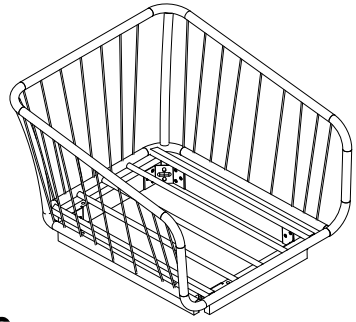

# ASSEMBLY INSTRUCTION

① x 32  
(Bolt M8x55)

② x 32  
Spring Washer

③ x 32  
Washer

④ x 2  
Allen key

**MH**  
MADE4HOME

# ASSEMBLY INSTRUCTION

Ⓐ x 2

Ⓑ x 1

Ⓒ x 1

Ⓓ x 2

Ⓔ x 1

Ⓕ x 2

Ⓖ x 2