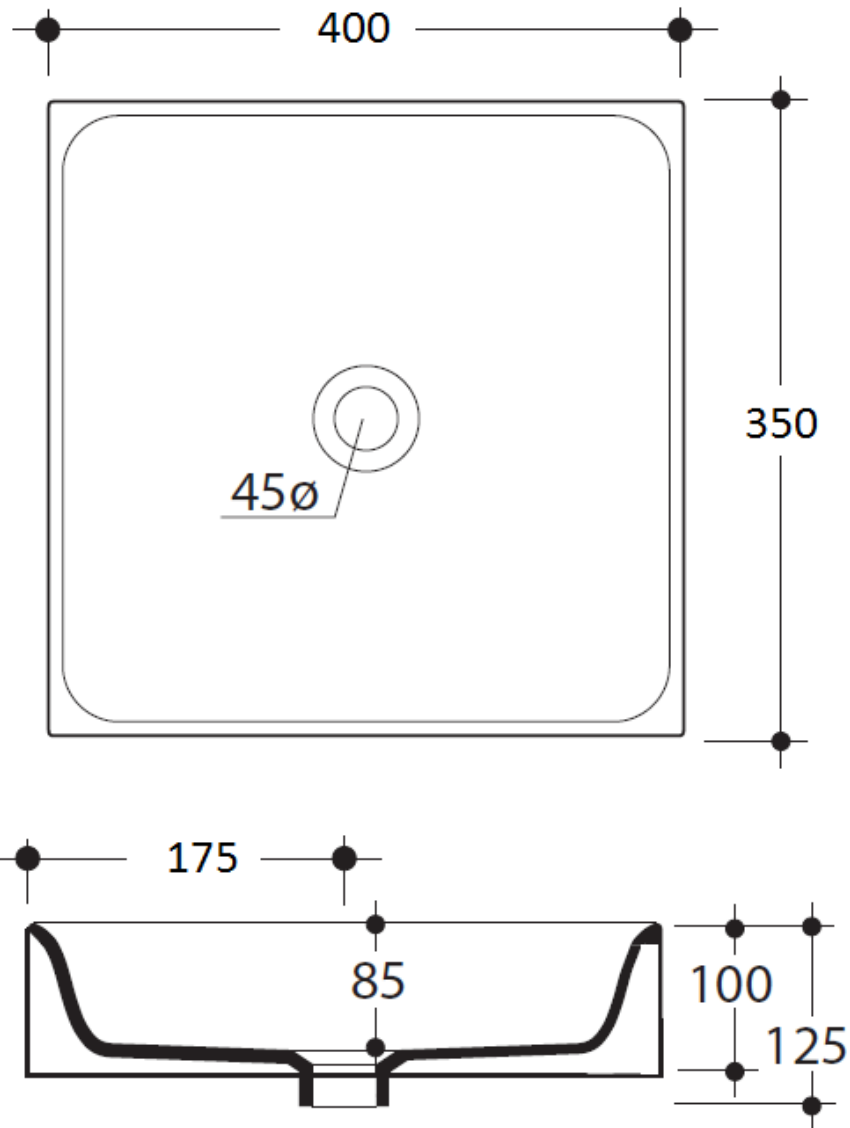

SERIE CENTO

Cod.3554

Lavabo 40 x 35 appoggio

Free standing washbasin 40 x 35

Side View

Collection
Kerasan

Model |
Cento 3554

Dimensions Metric

1 inch = 2.54 cm
1 inch = 25.4 mm

WS[®]
BATH
COLLECTIONS

1051 Lea Drive - Collegeville, PA 19426
Tel. 215 513 9400 - Fax 610 831 0215

www.ws bathcollections.com - info@ws bathcollections.com

Recommended for this washbasin.

TRAPS

Linea 53922
Our best seller

Linea 5392

Linea 53925

Linea 53921
Space saving

DRAINS

Linea 53995
Automatic Waste Drain (Click Clack)
without overflow

MOUNTING HARDWARE

Wall-mount installation

Vessel/ countertop installation

Bolts

Silicone (*optional*)

Collection

Model |

Dimensions Metric

1 inch = 2.54 cm
1 inch = 25.4 mm