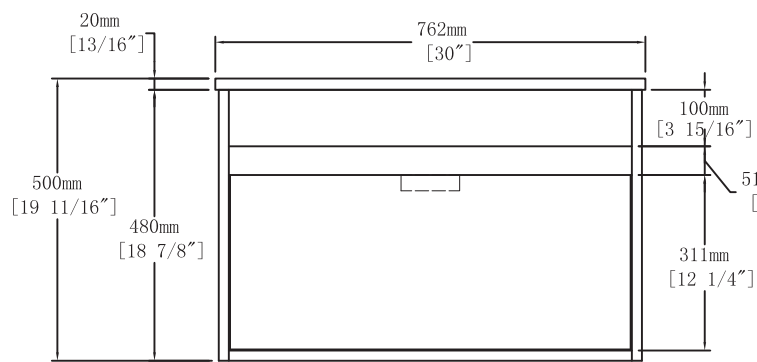

30" wide

Top View

Back View

Light Teak Drawer

Front View

Side View