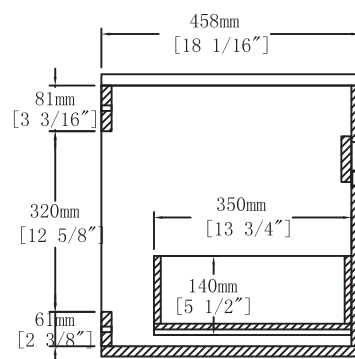

30" wide

Top View

Back View

Light Teak Drawer

Front View

Side View