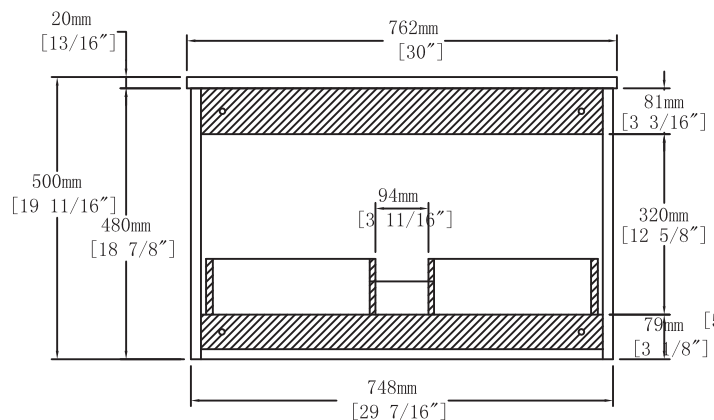

30" wide

Top View

Back View

Light Teak Drawer

Front View

Side View