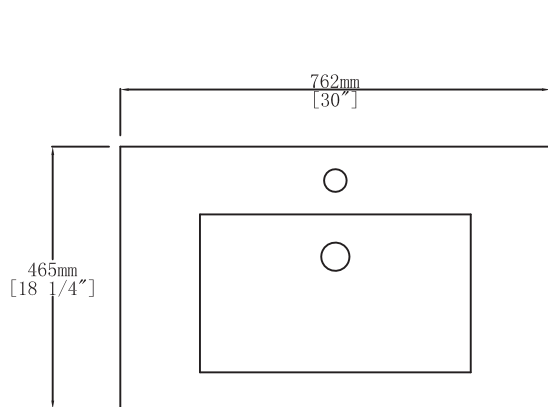

30" wide

Top View

Back View

Light Teak Drawer

Front View

Side View