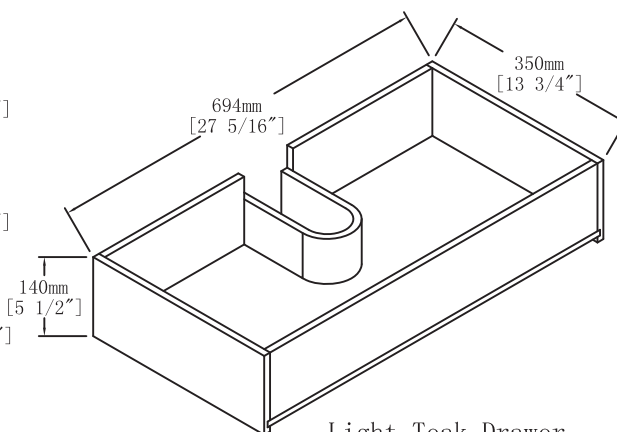

30" wide

Top View

Back View

Light Teak Drawer

Front View

Side View