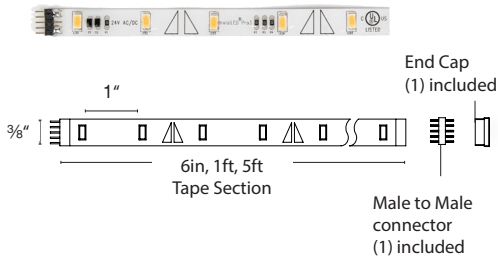

InvisiLED® Pro 3

24V High Output Foldable LED Tape Light

WAC LIGHTING

Responsible Lighting®

Tape Section