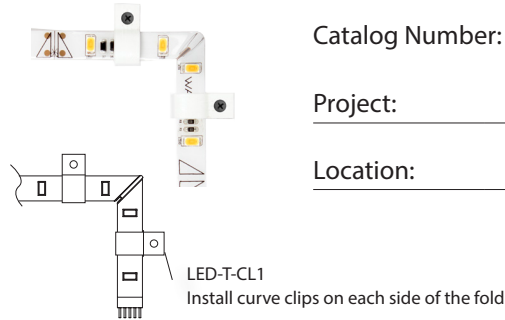

Foldable Capability

Fixture Type:

Catalog Number:

Project:

Location:

PRODUCT DESCRIPTION

Professional grade white tape light that delivers optimal color consistency and brightness. An ideal system for task or accent lighting applications.

FEATURES

- Foldable design for lateral pattern creation
- Install LED-T-CL1 clips with folds
- Ultra thin profile at 3/8". 90° fold height of 3/8"
- Diodes spaced evenly at 1" on center
- Minimum run length of 1'
- May be field cut every 6" at the end of a run
- 70,000 hour rated life
- 5 year WAC Lighting product warranty

SPECIFICATIONS

Construction: Flexible, silicone cased tape light. Peel and stick 3M construction adhesive on back. Indicating marks on back for field cutting.

Power Supply: Remote and plug-in electronic Class 2 transformers. 120VAC & 277VAC 50/60Hz input, 24V 60W and 96W output.

Light Source: 12 LEDs per foot. Runs on 24V at 5W per foot.

Dimming: May be dimmed with electronic low voltage (ELV) dimmer.

Operating Temperature: -4°F – 104°F (-20°C – 40°C), relative humidity 95%.

Standards: UL & CUL Listed for damp locations.

ORDER NUMBER – TAPE SECTIONS

Model #	Watts/ft	Color Temp	CRI	Lumens/ft	Length	Qty	Tape Color			
LED-TE24	5	27	2700K	95	385	6IN	6 inches	1	WT	White
		30	3000K	95	395	1	1 foot	1		
		35	3500K	90	440	5	5 feet	1		
		45	4500K	90	475	1-40	1 foot	40