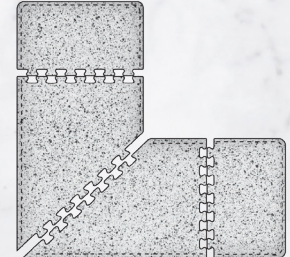

WELLNESSmats®
FOR THE HOME

CHOOSE THE RIGHT
PREMIUM STANDING SOLUTION
TO FIT YOUR SPACE

LINEN 3'x2'

LINEN 6'x2'

GRANITE PUZZLE RUNNER

GRANITE PUZZLE L-SERIES

GRANITE 3'x2'

GRANITE 6'x2'

GRANITE SEMI-CIRCLE 36"×22"

GRANITE COMPANION 22"×18"

CROC 3'x2'

CROC 6'x2'

TRELLIS 3'x2'

TRELLIS 6'x2'

BELLA 3'x2'

BELLA 6'x2'

SCALLOPED-BELLA 32"×22"

SEMI-SUNBURST 36"×22"

ORIGINAL 3'x2'

ORIGINAL 6'x2'

ORIGINAL 6'x3'

ORIGINAL COMPANION 22"×18"

SIGNATURE GATSBY 3'x2'

SIGNATURE GATSBY 6'x2'