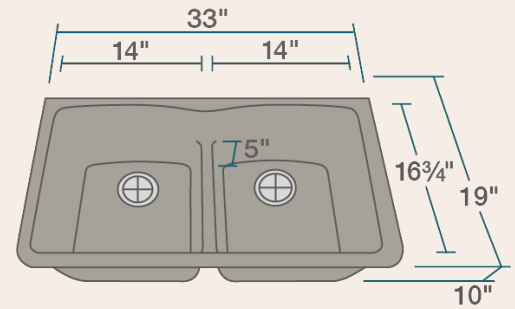

33" x 19" x 10 3/4"
 Undermount Installation
 Made with 80% Quartz, 20% Acrylic
 All-Natural Materials - Eco-Friendly and Recyclable
 Offset Drain
 Heat Resistant to 550 Degrees
 Stain Resistant
 Scratch Resistant
 Multiple Colors Available
 Installation Hardware Included
 Limited Lifetime Warranty
 Acrylic Provides Sound Dampening - No Pads Needed
 Low-Divide Center

Accessories

*Accessories not included

Available Colors

Features

Undermount Installation 	33" Minimum Cabinet Size 	80% Quartz 20% Acrylic 	Heat Resistant 	Stain Resistant 	Multiple Colors Available
Hardware Included 	Limited Lifetime Warranty 	Two Bowls, Equal 			