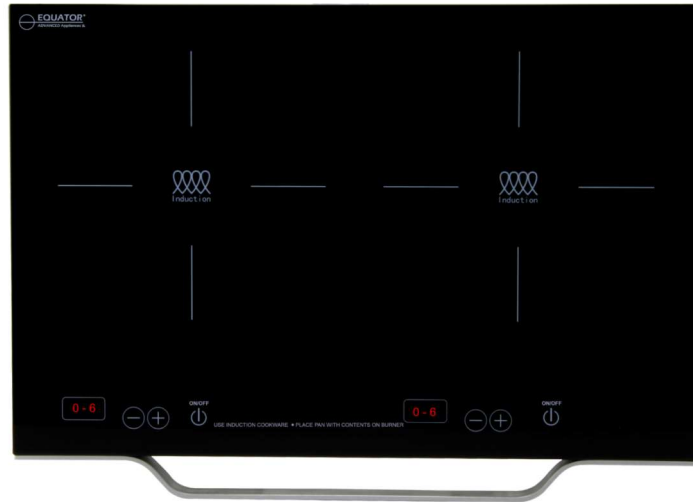

## Portable Induction Cooktop

### FEATURES:

- ✓ Freestanding
- ✓ Dual Burners
- ✓ Touch Controls
- ✓ 12 Heat levels with timer
- ✓ Handle for easy portability

SPECIFICATIONS	
Model	<b>PIC 200 N</b>
Color	<b>Black w Stainless Trim</b>
Output Power	<b>1800W</b>
Electrical	<b>110V 60Hz 15A</b>
Timer function (mins)	<b>1-180</b>
Overheat protection	<b>Automatic</b>
Power Cord (ft.)	<b>6</b>
Dimensions HxWxD (inch)	<b>2.28 x 21.2 x 13.8</b>
Weight (Net/Gross lbs)	<b>21.6 / 27.1</b>
Warranty	<b>1 Year Parts and Labor</b>