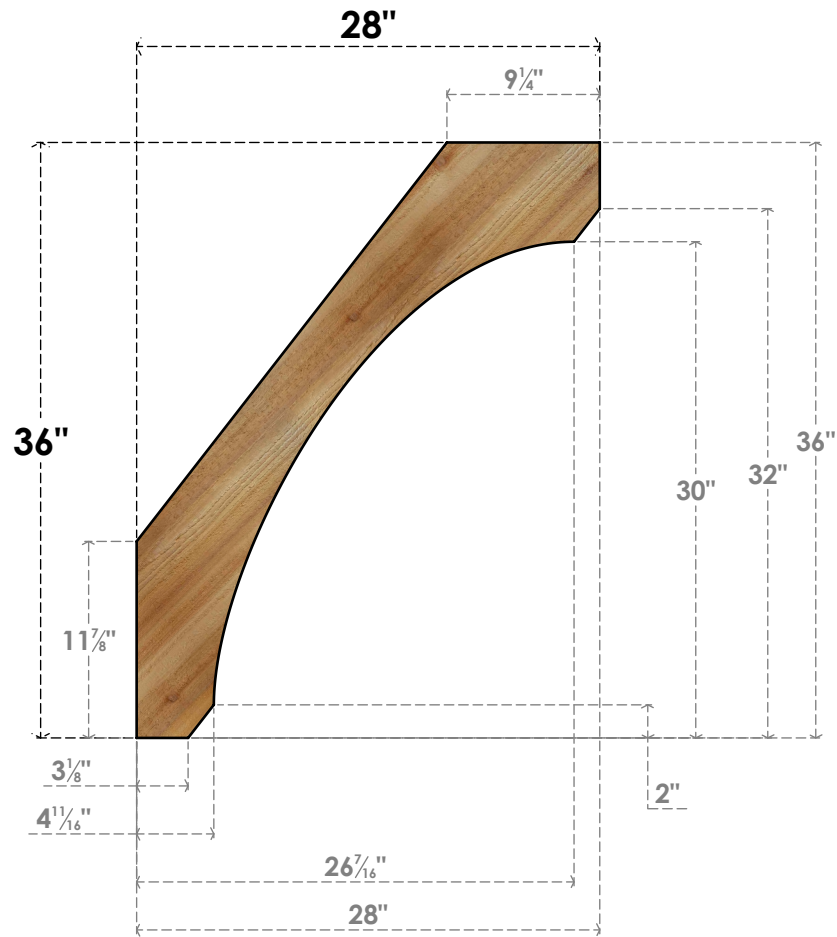

BRC04X28X36LEC00RWR

4"W X 28"D X 36"H LEGACY ROUGH SAWN BRACE, WESTERN RED CEDAR

SIDE

FRONT

EKENA MILLWORK
 2300 WEST MAIN ST.
 CLARKSVILLE, TX 75426
 TOLL FREE: 866-607-0453
 WWW.EKENAMILLWORK.COM

NOTES

1. INSTALLATION TO BE COMPLETED IN ACCORDANCE WITH MANUFACTURER'S SPECIFICATIONS.
2. DRAWING MAY NOT BE TO SCALE
3. THIS DRAWING IS INTENDED FOR DESIGN AND PLANNING PURPOSES ONLY.
4. ALL INFORMATION CONTAINED HEREIN WAS CURRENT AT THE TIME OF DEVELOPMENT BUT MUST BE REVIEWED AND APPROVED BY THE PRODUCT MANUFACTURER TO BE CONSIDERED ACCURATE.
5. PRODUCTS ARE NOT KILN DRIED. THIS ITEM IS UNIQUE AND WILL CONTAIN THE NATURAL VARIATIONS THAT THE WOOD SPECIES OFFERS. THIS MAY RESULT IN VARIATIONS UP TO 1/4"