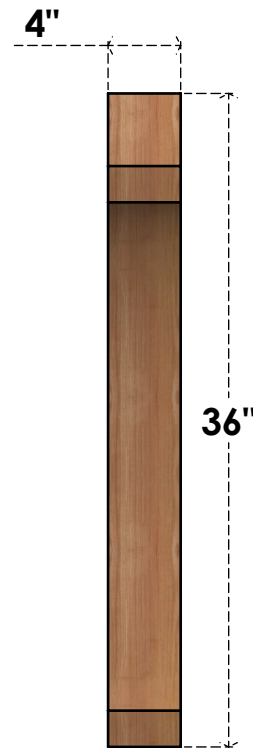

BRC04X28X36LEC00RWR

4"W X 28"D X 36"H LEGACY ROUGH SAWN BRACE, WESTERN RED CEDAR

SIDE

FRONT

EKENA MILLWORK
 2300 WEST MAIN ST.
 CLARKSVILLE, TX 75426
 TOLL FREE: 866-607-0453
 WWW.EKENAMILLWORK.COM

NOTES

1. INSTALLATION TO BE COMPLETED IN ACCORDANCE WITH MANUFACTURER'S SPECIFICATIONS.
2. DRAWING MAY NOT BE TO SCALE
3. THIS DRAWING IS INTENDED FOR DESIGN AND PLANNING PURPOSES ONLY.
4. ALL INFORMATION CONTAINED HEREIN WAS CURRENT AT THE TIME OF DEVELOPMENT BUT MUST BE REVIEWED AND APPROVED BY THE PRODUCT MANUFACTURER TO BE CONSIDERED ACCURATE.
5. PRODUCTS ARE NOT KILN DRIED. THIS ITEM IS UNIQUE AND WILL CONTAIN THE NATURAL VARIATIONS THAT THE WOOD SPECIES OFFERS. THIS MAY RESULT IN VARIATIONS UP TO 1/4"