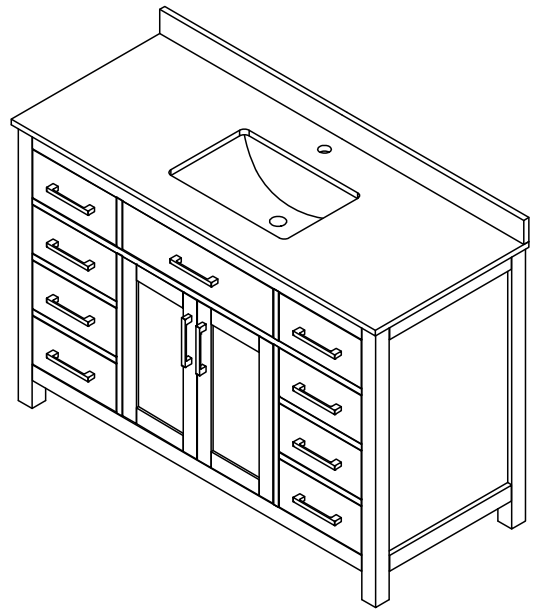

WYNDHAM COLLECTION

TOP VIEW OF VANITY CABINET

*Note: All measurements are $\pm 1/4$ ".

WC-2424-48-SGL

WYNDHAM COLLECTION

Side splash is reversible.
Note: All Measurements are $\pm 1/4''$.

WC-VCA-48-SGL-TOP