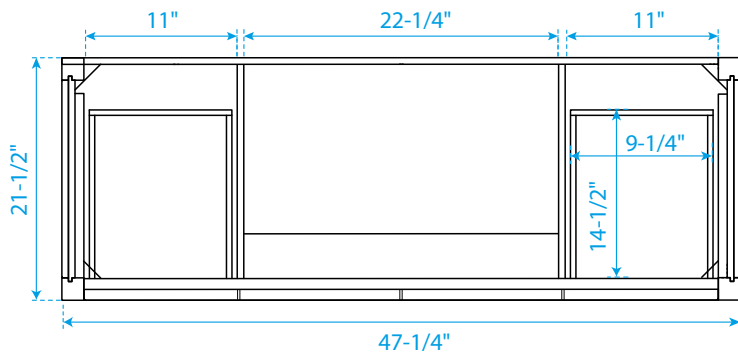

WYNDHAM COLLECTION

TOP VIEW OF VANITY CABINET

*Note: All measurements are $\pm 1/4$ ".

WC-2424-48-SGL

WYNDHAM COLLECTION

Side splash is reversible.
Note: All Measurements are $\pm 1/4''$.

WC-VCA-48-SGL-TOP