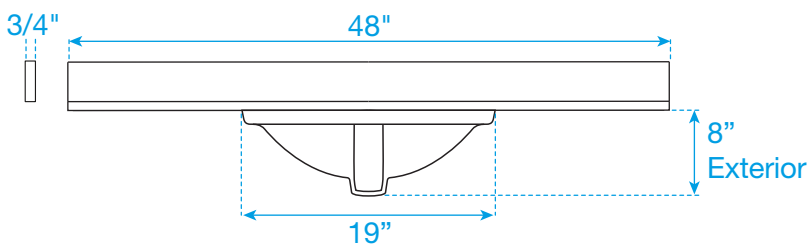

WYNDHAM COLLECTION

TOP VIEW OF VANITY CABINET

*Note: All measurements are $\pm 1/4$ ".

WC-2424-48-SGL

WYNDHAM COLLECTION

Side splash is reversible.
Note: All Measurements are $\pm 1/4''$.

WC-VCA-48-SGL-TOP