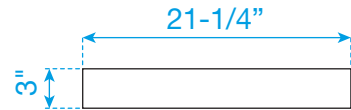

WYNDHAM COLLECTION

TOP VIEW OF VANITY CABINET

*Note: All measurements are $\pm 1/4$ ".

WC-2424-48-SGL

WYNDHAM COLLECTION

Side splash is reversible.
Note: All Measurements are $\pm 1/4''$.

WC-VCA-48-SGL-TOP