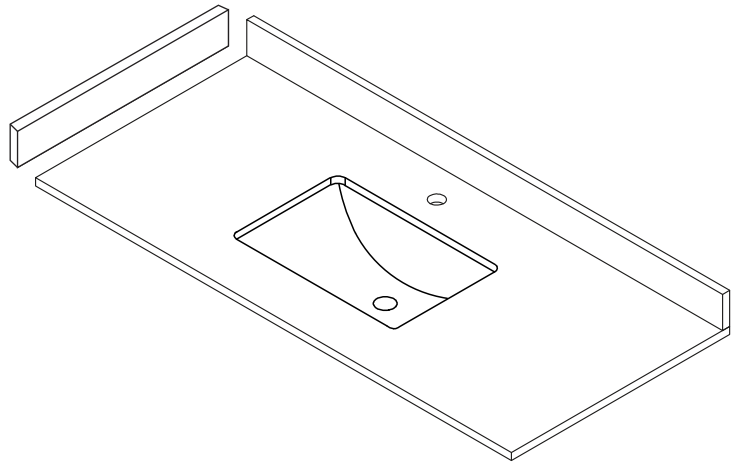

WYNDHAM COLLECTION

TOP VIEW OF VANITY CABINET

*Note: All measurements are $\pm 1/4$ ".

WC-2424-48-SGL

WYNDHAM COLLECTION

Side splash is reversible.
Note: All Measurements are $\pm 1/4''$.

WC-VCA-48-SGL-TOP