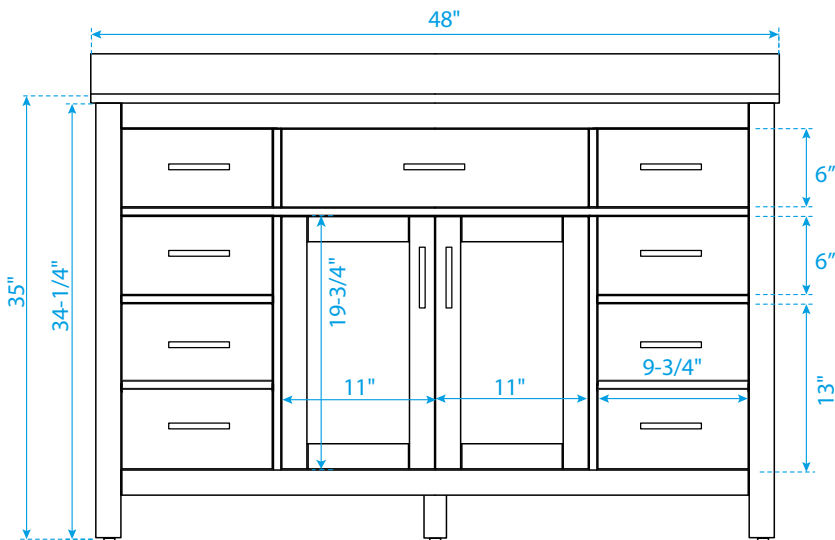

WYNDHAM COLLECTION

TOP VIEW OF VANITY CABINET

*Note: All measurements are $\pm 1/4$ ".

WC-2424-48-SGL

WYNDHAM COLLECTION

Side splash is reversible.
Note: All Measurements are $\pm 1/4''$.

WC-VCA-48-SGL-TOP