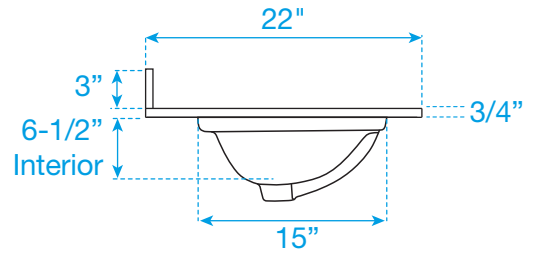

WYNDHAM COLLECTION

TOP VIEW OF VANITY CABINET

*Note: All measurements are $\pm 1/4$ ".

WC-2424-48-SGL

WYNDHAM COLLECTION

Side splash is reversible.
Note: All Measurements are $\pm 1/4''$.

WC-VCA-48-SGL-TOP