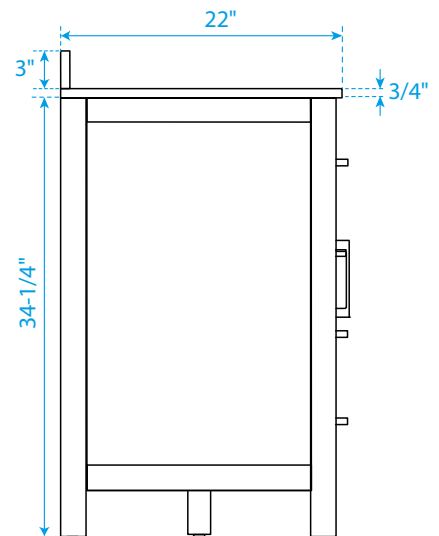

WYNDHAM COLLECTION

TOP VIEW OF VANITY CABINET

*Note: All measurements are $\pm 1/4$ ".

WC-2424-48-SGL

WYNDHAM COLLECTION

Side splash is reversible.
Note: All Measurements are $\pm 1/4''$.

WC-VCA-48-SGL-TOP