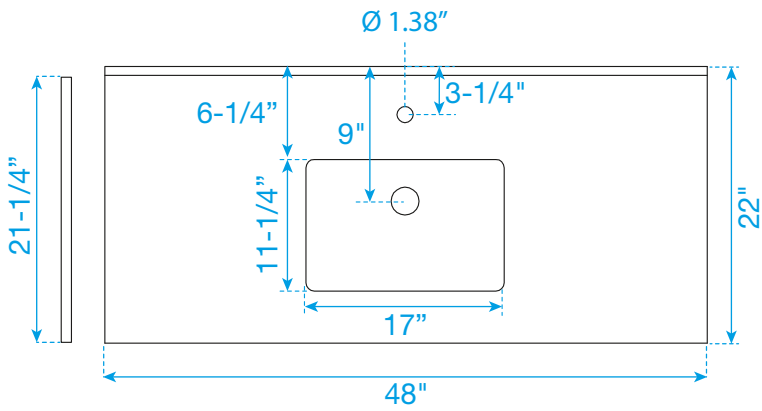

WYNDHAM COLLECTION

TOP VIEW OF VANITY CABINET

*Note: All measurements are $\pm 1/4$ ".

WC-2424-48-SGL

WYNDHAM COLLECTION

Side splash is reversible.
Note: All Measurements are $\pm 1/4''$.

WC-VCA-48-SGL-TOP