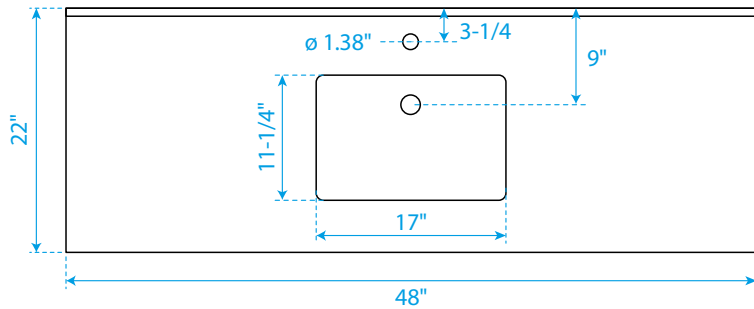

WYNDHAM COLLECTION

TOP VIEW OF VANITY CABINET

*Note: All measurements are $\pm 1/4$ ".

WC-2424-48-SGL

WYNDHAM COLLECTION

Side splash is reversible.
Note: All Measurements are $\pm 1/4''$.

WC-VCA-48-SGL-TOP