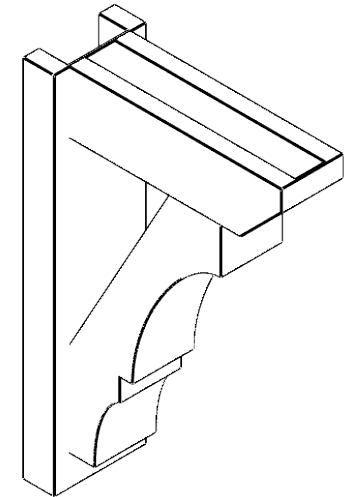

**ITEM NUMBER: OUTUROC040X060X16000X24000X040X020X040BOA24RCPR**

4"W TOP X 6"W BACK X 16"D X 24"H X 4"T TOP X 2"T BACK TIMBERTHANE ROUGH CEDAR BALBOA FAUX WOOD OPEN OUTLOOKER, SLAT TOP AND BLOCK BACK, 4"W CLOSED BRACE, PRIMED TAN

EKENA MILLWORK  
2300 WEST MAIN ST.  
CLARKSVILLE, TX 75426  
TOLL FREE: 866-607-0453  
WWW.EKENAMILLWORK.COM

**NOTES**

1. INSTALLATION TO BE COMPLETED IN ACCORDANCE WITH MANUFACTURER'S SPECIFICATIONS.
2. DRAWING MAY NOT BE TO SCALE
3. THIS DRAWING IS INTENDED FOR DESIGN AND PLANNING PURPOSES ONLY.
4. ALL INFORMATION CONTAINED HEREIN WAS CURRENT AT THE TIME OF DEVELOPMENT BUT MUST BE REVIEWED AND APPROVED BY THE PRODUCT MANUFACTURER TO BE CONSIDERED ACCURATE.
5. TIMBERTHANE ARCHITECTURAL PRODUCTS ARE MADE FROM HIGH DENSITY URETHANE AND COME FACTORY PRIMED