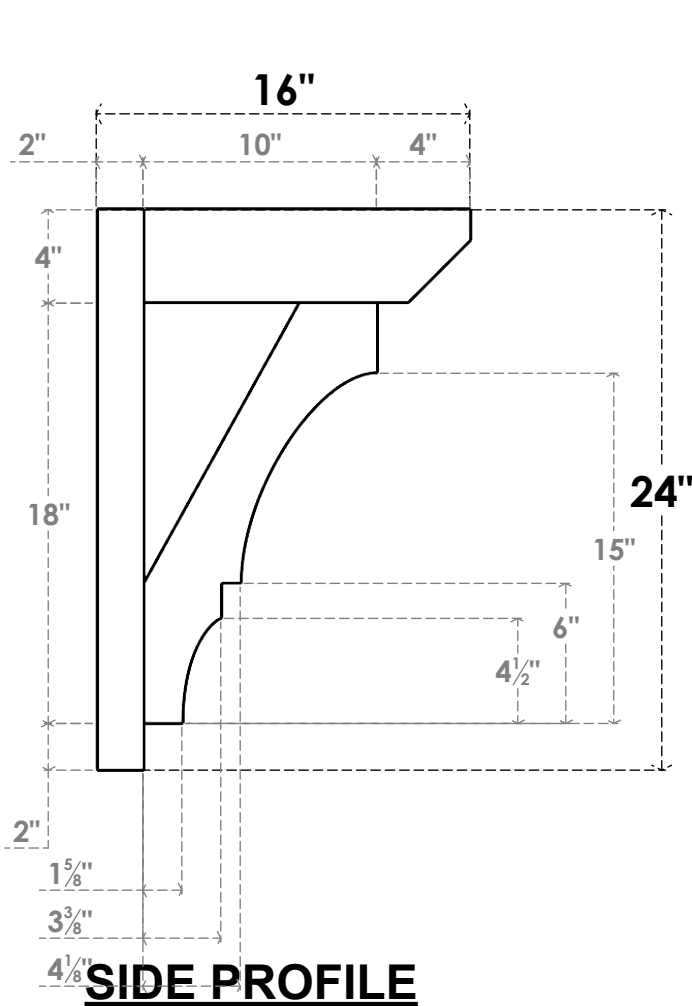

**ITEM NUMBER: OUTUROC040X060X16000X24000X040X020X040BOA24RCPR**

4"W TOP X 6"W BACK X 16"D X 24"H X 4"T TOP X 2"T BACK TIMBERTHANE ROUGH CEDAR BALBOA FAUX WOOD OPEN OUTLOOKER, SLAT TOP AND BLOCK BACK, 4"W CLOSED BRACE, PRIMED TAN

EKENA MILLWORK  
2300 WEST MAIN ST.  
CLARKSVILLE, TX 75426  
TOLL FREE: 866-607-0453  
WWW.EKENAMILLWORK.COM

**NOTES**

1. INSTALLATION TO BE COMPLETED IN ACCORDANCE WITH MANUFACTURER'S SPECIFICATIONS.
2. DRAWING MAY NOT BE TO SCALE
3. THIS DRAWING IS INTENDED FOR DESIGN AND PLANNING PURPOSES ONLY.
4. ALL INFORMATION CONTAINED HEREIN WAS CURRENT AT THE TIME OF DEVELOPMENT BUT MUST BE REVIEWED AND APPROVED BY THE PRODUCT MANUFACTURER TO BE CONSIDERED ACCURATE.
5. TIMBERTHANE ARCHITECTURAL PRODUCTS ARE MADE FROM HIGH DENSITY URETHANE AND COME FACTORY PRIMED