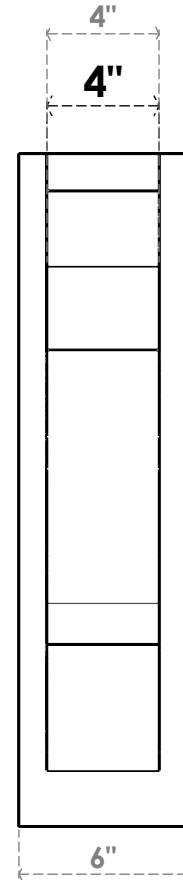

**ITEM NUMBER: OUTUROC040X060X16000X24000X040X020X040BOA24RCPR**

4"W TOP X 6"W BACK X 16"D X 24"H X 4"T TOP X 2"T BACK TIMBERTHANE ROUGH CEDAR BALBOA FAUX WOOD OPEN OUTLOOKER, SLAT TOP AND BLOCK BACK, 4"W CLOSED BRACE, PRIMED TAN

EKENA MILLWORK  
2300 WEST MAIN ST.  
CLARKSVILLE, TX 75426  
TOLL FREE: 866-607-0453  
WWW.EKENAMILLWORK.COM

**NOTES**

1. INSTALLATION TO BE COMPLETED IN ACCORDANCE WITH MANUFACTURER'S SPECIFICATIONS.
2. DRAWING MAY NOT BE TO SCALE
3. THIS DRAWING IS INTENDED FOR DESIGN AND PLANNING PURPOSES ONLY.
4. ALL INFORMATION CONTAINED HEREIN WAS CURRENT AT THE TIME OF DEVELOPMENT BUT MUST BE REVIEWED AND APPROVED BY THE PRODUCT MANUFACTURER TO BE CONSIDERED ACCURATE.
5. TIMBERTHANE ARCHITECTURAL PRODUCTS ARE MADE FROM HIGH DENSITY URETHANE AND COME FACTORY PRIMED