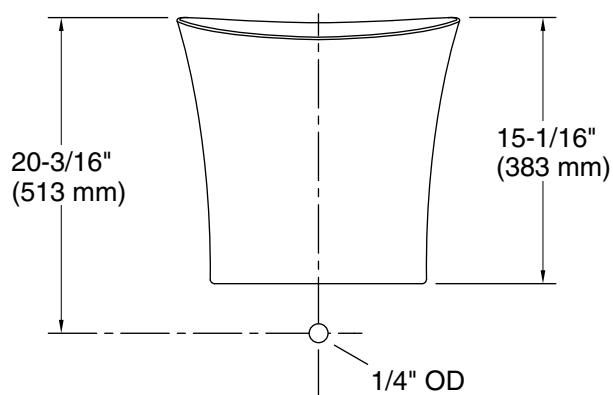

Technical Information

All product dimensions are nominal.

Installation: Vessel, Pedestal

Drain hole: 1-3/4" (44 mm)

Notes

Install this product according to the installation instructions.

IMPORTANT! This installation requires a wall-mounted faucet. In areas with subfreezing winter temperatures, plan to install this product to an interior wall to protect the water supply and drain lines from freezing.