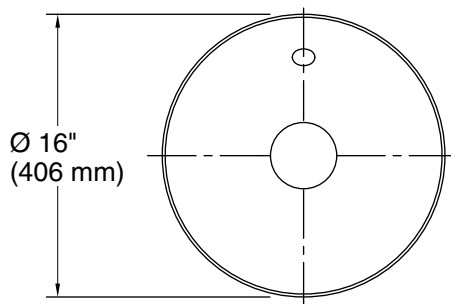

Technical Information

All product dimensions are nominal.

Installation: Vessel, Pedestal

Drain hole: 1-3/4" (44 mm)

Notes

Install this product according to the installation instructions.

IMPORTANT! This installation requires a wall-mounted faucet. In areas with subfreezing winter temperatures, plan to install this product to an interior wall to protect the water supply and drain lines from freezing.