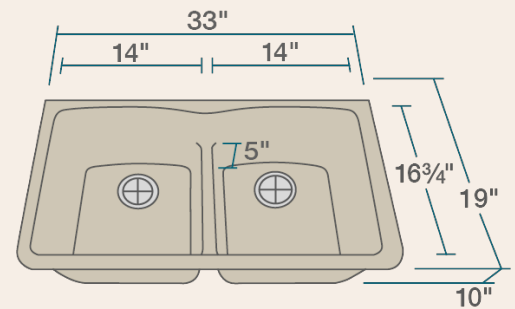

33" x 19" x 10 3/4"
 Undermount Installation
 Made with 80% Quartz, 20% Acrylic
 All-Natural Materials - Eco-Friendly and Recyclable
 Offset Drain
 Heat Resistant to 550 Degrees
 Stain Resistant
 Scratch Resistant
 Multiple Colors Available
 Installation Hardware Included
 Limited Lifetime Warranty
 Acrylic Provides Sound Dampening - No Pads Needed
 Low-Divide Center

Accessories

*Accessories not included

Available Colors

Features

Undermount Installation 	33" Minimum Cabinet Size 	80% Quartz 20% Acrylic 	Heat Resistant 	Stain Resistant 	Multiple Colors Available
Hardware Included 	Limited Lifetime Warranty 	Two Bowls, Equal 			