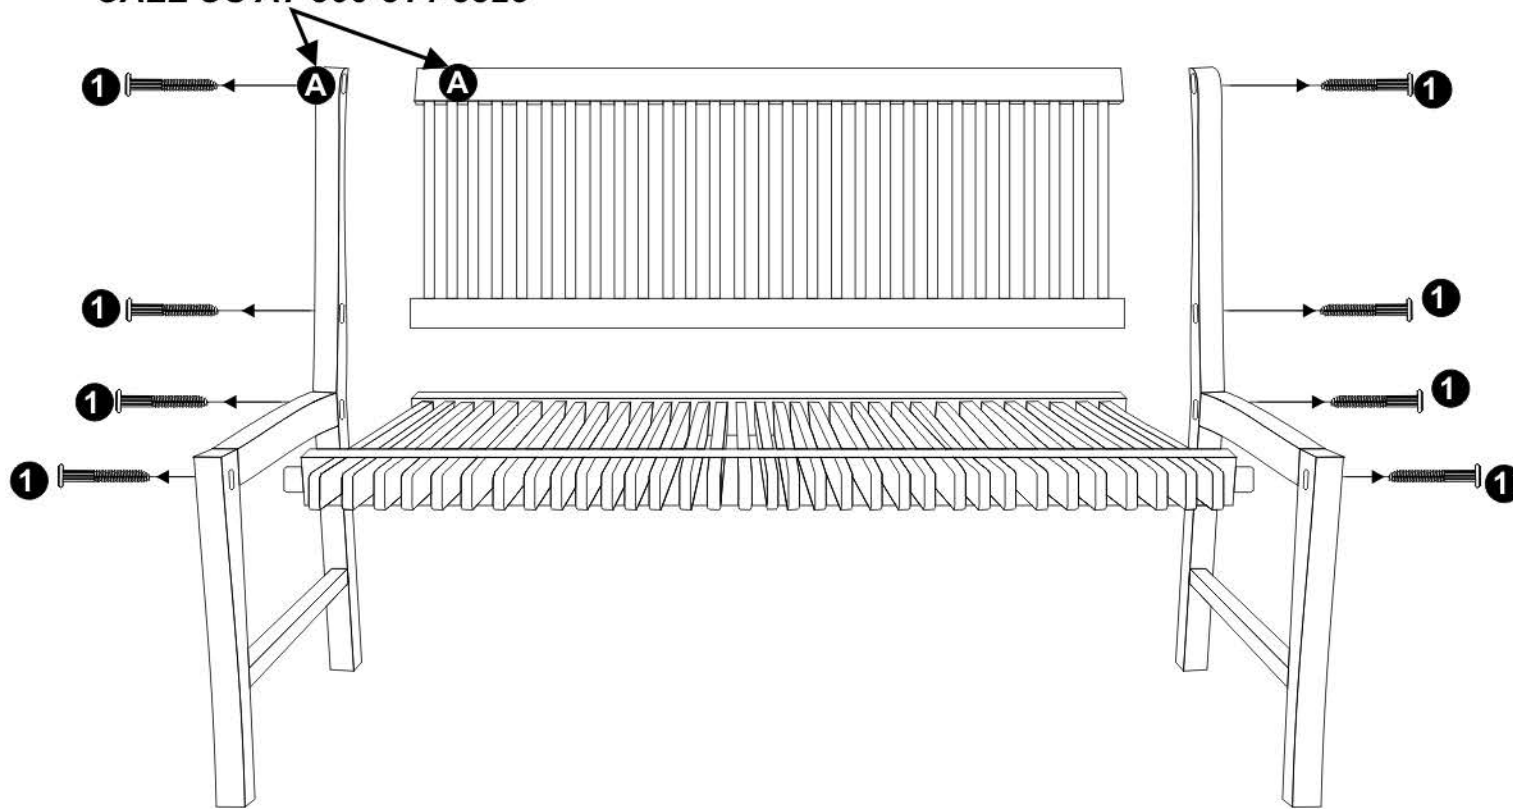

# Assembly Instruction

INSTRUCTION DE MONTAGE  
MONTAGEANLEITUNG  
SAMLEVEJLEDNING

**MAKE SURE THE LETTERS  
MATCH BEFORE ASSEMBLING  
NEED ASSEMBLY ASSISTANCE?  
CALL US AT 866-814-8325**

***Make sure to use Gorilla Glue (Not Included)  
on all wood joints before assembly***

Code

**HJ426**

Hardware

Tool

Socket Wrench 4m/m Ht

Total Section

**4 Section**