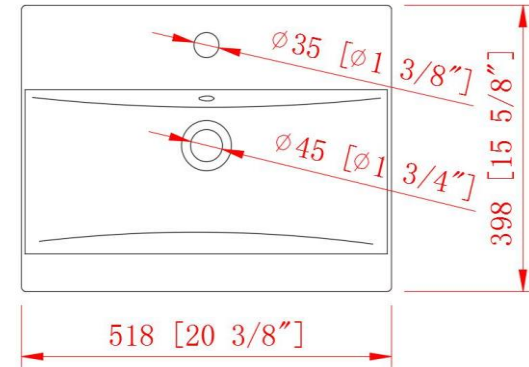

Melissa 20" Bathroom Vanity

20 3/8 in. W x 15 11/16 in. D x 34 1/2 in. H
(51.8 cm x 39.8 cm x 87.6 cm)

Top View

Back View