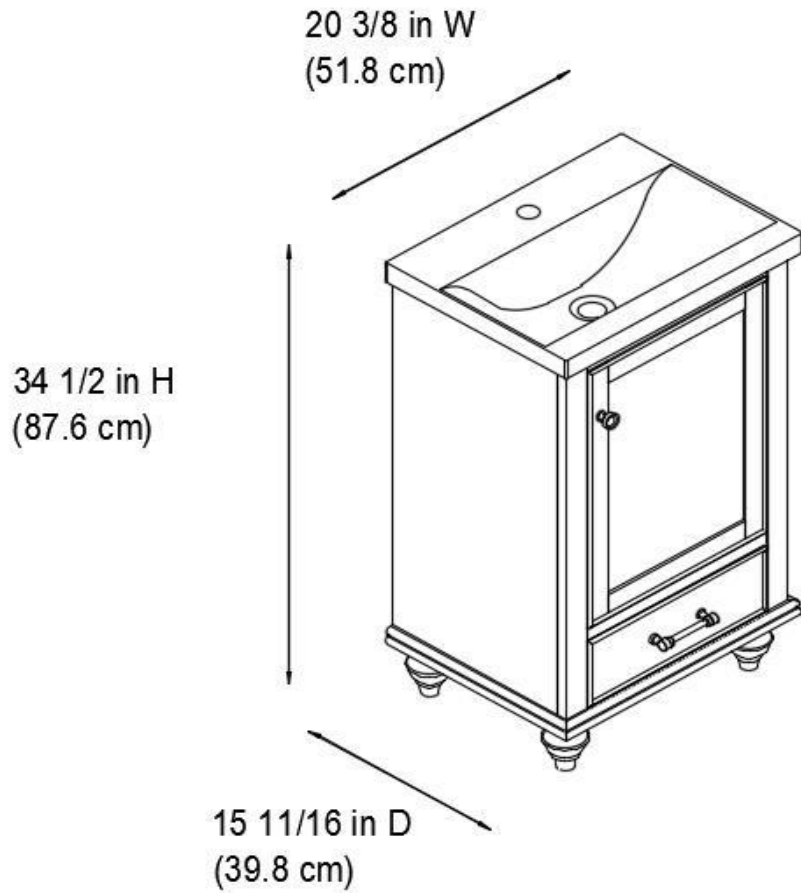

Melissa 20" Bathroom Vanity

20 3/8 in. W x 15 11/16 in. D x 34 1/2 in. H
(51.8 cm x 39.8 cm x 87.6 cm)

Top View

Back View