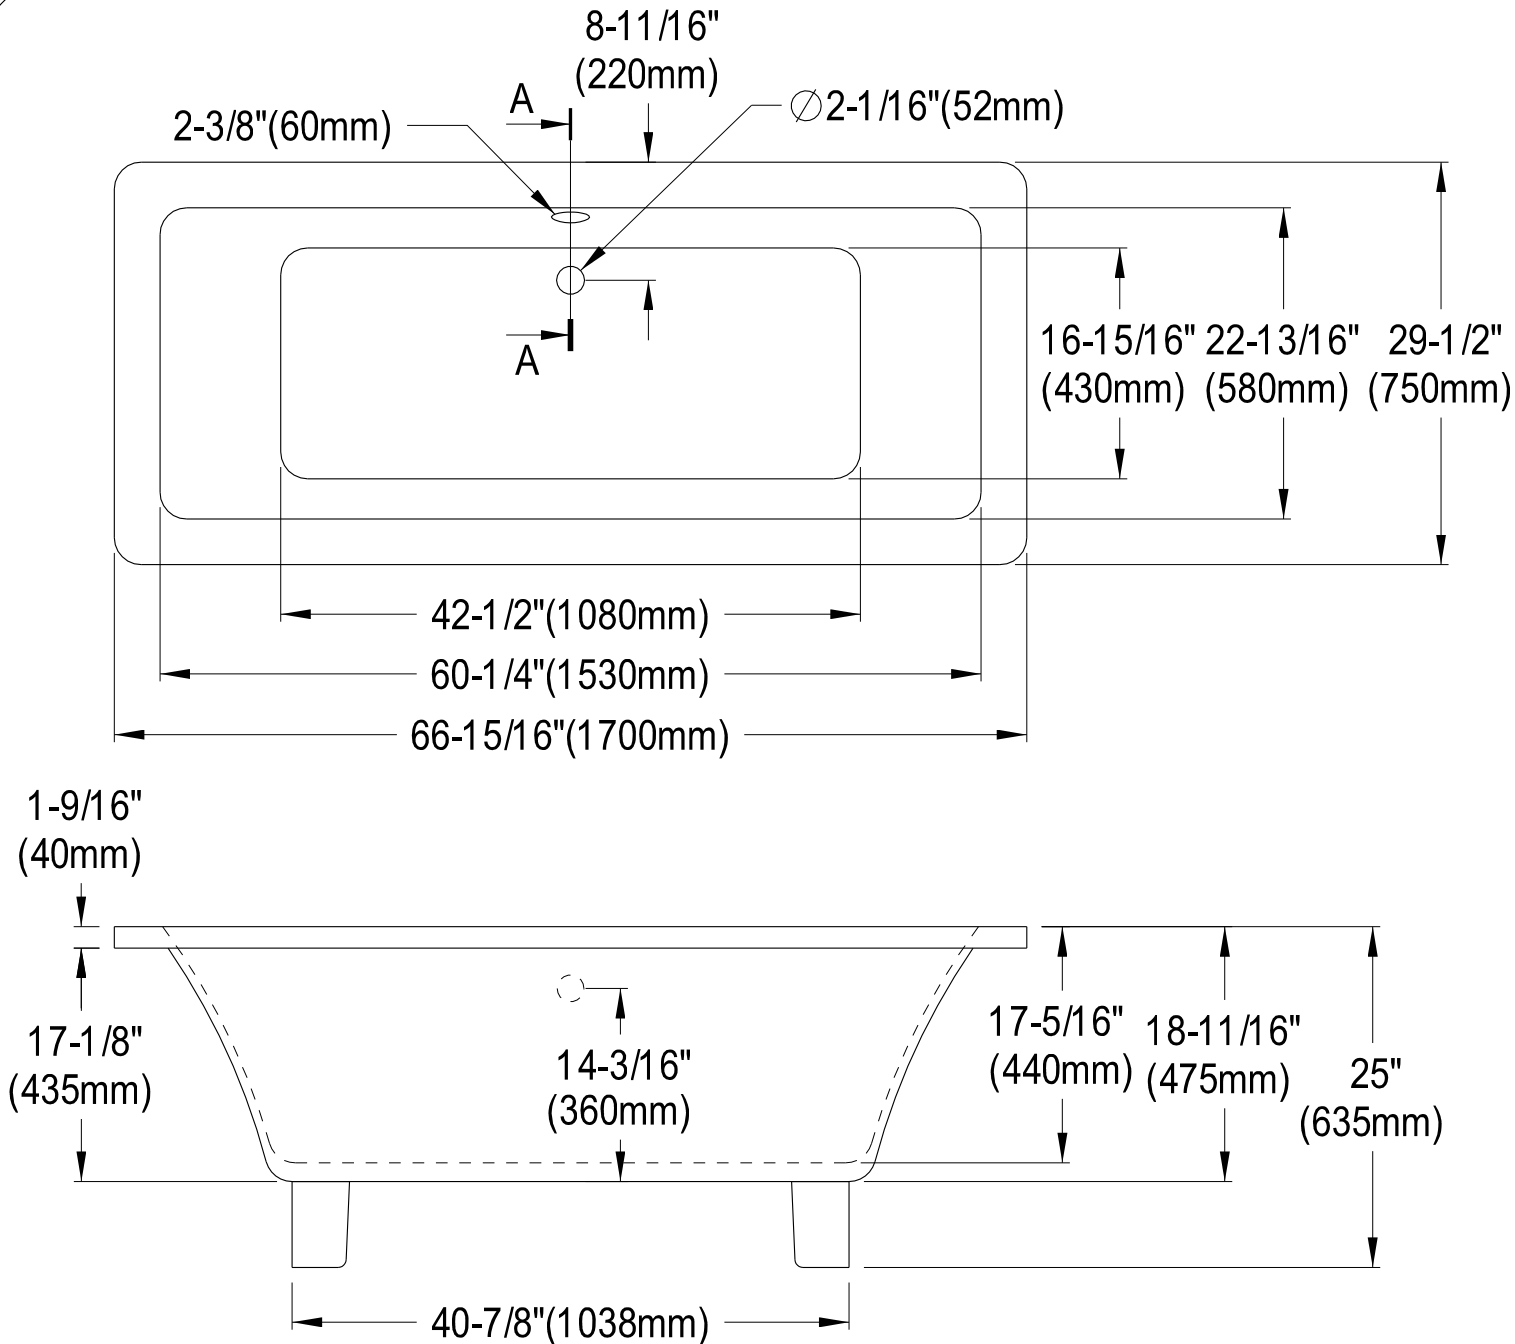

# VTSQ673018A1,2,5,6,8

67" Square Acrylic Tub No Drillings

Section A-A