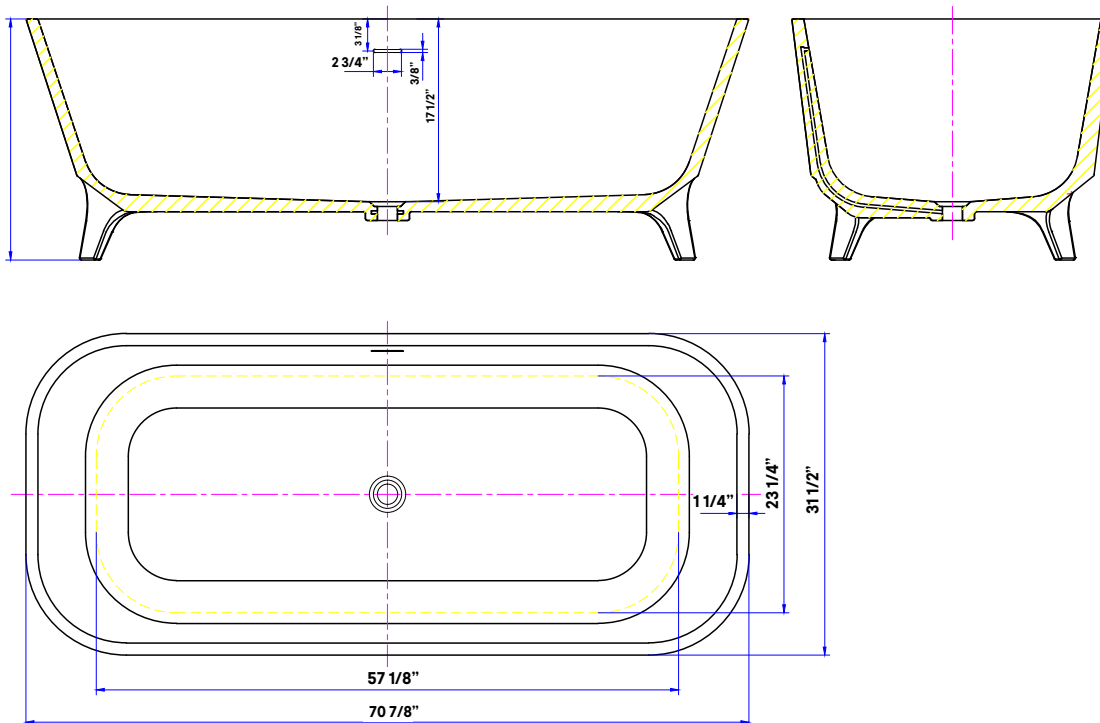

Palermo Solid Surface Bathtub

#4173 | 70 3/4" L x 31 1/2" W x 23 3/4" H
408 lbs, 91 gallons

Cheviot Products' solid surface bathtubs are hand-formed, using the latest generation of composite resin materials. Warm to the touch and possessing superior insulation properties, these bathtubs are ideal for those who prefer a long, hot soak. Inherently harder and stronger than acrylic, solid surface bathtubs are also impervious to creaking and flexing. Polished by hand to a glossy sheen, the material is stain resistant and easy to clean and maintain.

Rim Configuration
Slimline

Colours
Gloss White

Note
Rough-in dimensions may vary +/- 1/2" and are subject to change. No responsibility is assumed by Cheviot Products Inc. One Year Limited Warranty against manufacturer's defects.