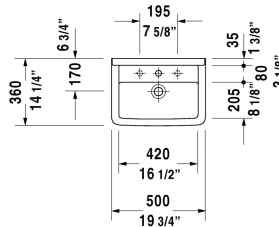

Starck 3 Washbasin # 0300500000 / 0300500030

| < 19 5/8" Inch > |

Washbasin	Dimension	Weight	Order number
with overflow, with tap platform, hardware included, wall-mounted, cUPC listed, 19 5/8" Inch			
Colors			
00 White			
Variant			
●	19 5/8" x 14 1/8" Inch	31 lb	0300500000
● ● ●	19 5/8" x 14 1/8" Inch	31 lb	0300500030
Infobox			
Washbasin is not ADA compliant in combination with pedestal, siphon cover or metal console			
Sanitary ceramics with the special WonderGliss surface finish will remain clean and attractive-looking for a long time to come. When ordering WonderGliss please add a "1" as eleventh digit to the model number.			
Suitable products			
Siphon cover for # 030050, 075045, 030160, 030155, 6 1/2" x 9 1/2" Inch	6 1/2" x 9 1/2" Inch		086517

All drawings contain the necessary measurements which are subject to standard tolerances. They are stated in inch & mm and are non-binding. Exact measurements, in particular for customized installation scenarios, can only be taken from the finished ceramic piece.