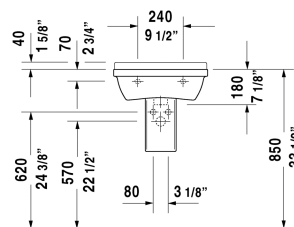

Starck 3 Washbasin # 0300500000 / 0300500030

| < 19 5/8" Inch > |

Washbasin	Dimension	Weight	Order number
with overflow, with tap platform, hardware included, wall-mounted, cUPC listed, 19 5/8" Inch			
Colors			
00 White			
Variant			
●	19 5/8" x 14 1/8" Inch	31 lb	0300500000
● ● ●	19 5/8" x 14 1/8" Inch	31 lb	0300500030
Infobox			
Washbasin is not ADA compliant in combination with pedestal, siphon cover or metal console			
Sanitary ceramics with the special WonderGliss surface finish will remain clean and attractive-looking for a long time to come. When ordering WonderGliss please add a "1" as eleventh digit to the model number.			
Suitable products			
Siphon cover for # 030050, 075045, 030160, 030155, 6 1/2" x 9 1/2" Inch	6 1/2" x 9 1/2" Inch		086517

All drawings contain the necessary measurements which are subject to standard tolerances. They are stated in inch & mm and are non-binding. Exact measurements, in particular for customized installation scenarios, can only be taken from the finished ceramic piece.