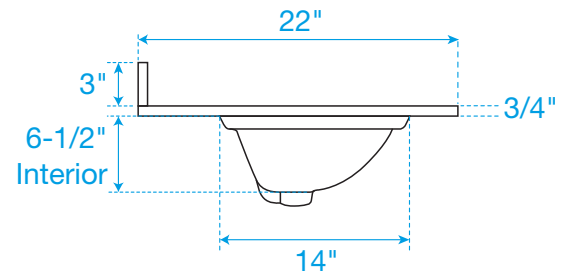

WYNDHAM COLLECTION

TOP VIEW OF VANITY CABINET

Note: All Measurements are $\pm 1/4"$

WC-2525-30

WYNDHAM COLLECTION

Side splash is reversible.
Note: All measurements are $\pm 1/4"$.

WC-VCA-30-SGL-TOP