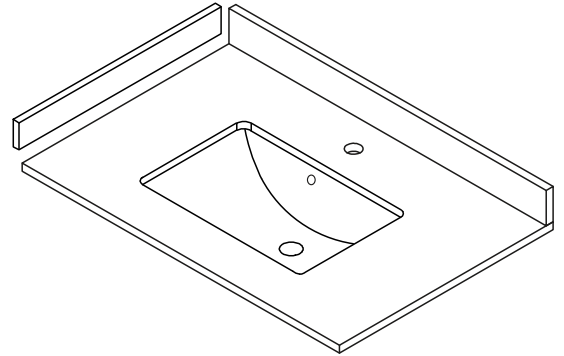

WYNDHAM COLLECTION

TOP VIEW OF VANITY CABINET

Note: All Measurements are $\pm 1/4"$

WC-2525-30

WYNDHAM COLLECTION

Side splash is reversible.
Note: All measurements are $\pm 1/4"$.

WC-VCA-30-SGL-TOP