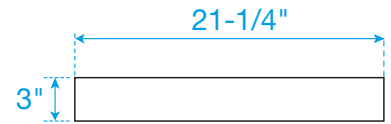

WYNDHAM COLLECTION

TOP VIEW OF VANITY CABINET

Note: All Measurements are $\pm 1/4"$

WC-2525-30

WYNDHAM COLLECTION

Side splash is reversible.
Note: All measurements are $\pm 1/4"$.

WC-VCA-30-SGL-TOP