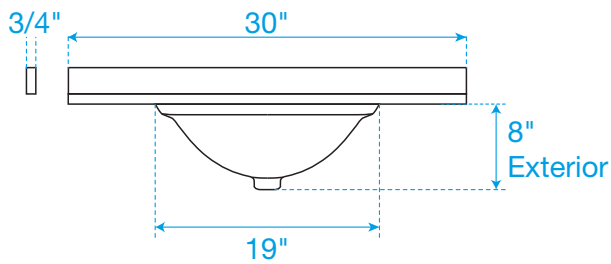

WYNDHAM COLLECTION

TOP VIEW OF VANITY CABINET

Note: All Measurements are $\pm 1/4"$

WC-2525-30

WYNDHAM COLLECTION

Side splash is reversible.
Note: All measurements are $\pm 1/4"$.

WC-VCA-30-SGL-TOP