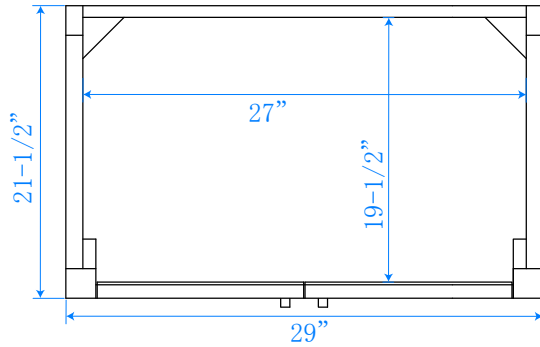

WYNDHAM COLLECTION

TOP VIEW OF VANITY CABINET

Note: All Measurements are $\pm 1/4"$

WC-2525-30

WYNDHAM COLLECTION

Side splash is reversible.
Note: All measurements are $\pm 1/4"$.

WC-VCA-30-SGL-TOP