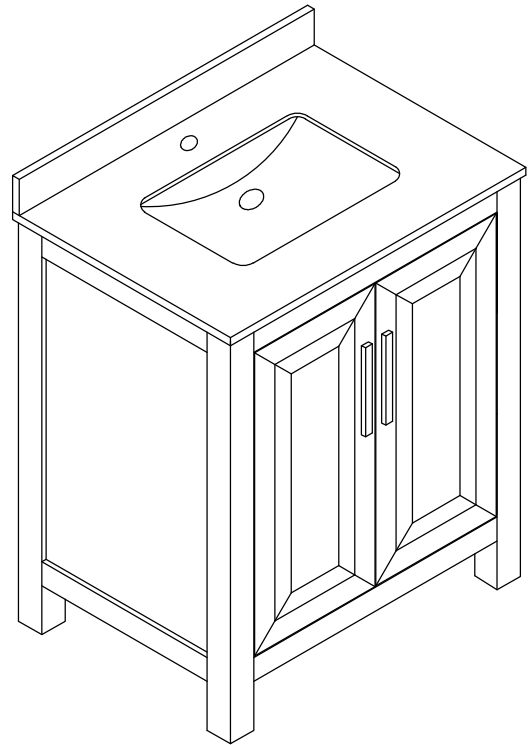

WYNDHAM COLLECTION

TOP VIEW OF VANITY CABINET

Note: All Measurements are $\pm 1/4"$

WC-2525-30

WYNDHAM COLLECTION

Side splash is reversible.
Note: All measurements are $\pm 1/4"$.

WC-VCA-30-SGL-TOP