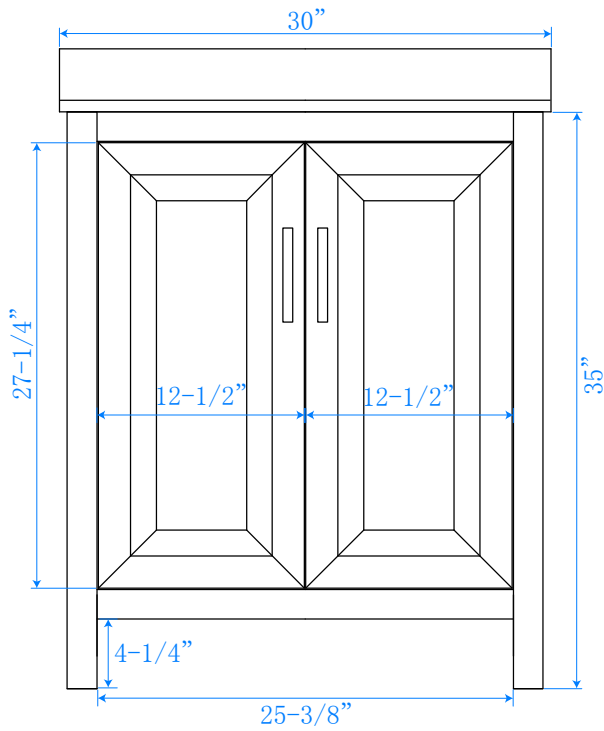

WYNDHAM COLLECTION

TOP VIEW OF VANITY CABINET

Note: All Measurements are $\pm 1/4"$

WC-2525-30

WYNDHAM COLLECTION

Side splash is reversible.
Note: All measurements are $\pm 1/4"$.

WC-VCA-30-SGL-TOP