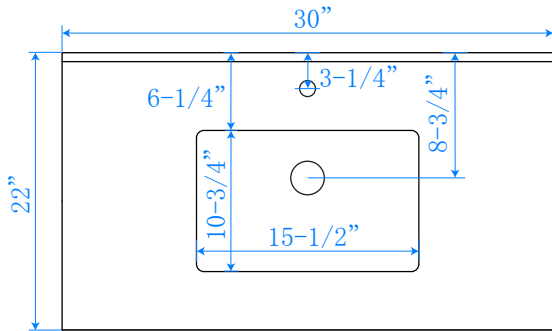

WYNDHAM COLLECTION

TOP VIEW OF VANITY CABINET

Note: All Measurements are $\pm 1/4"$

WC-2525-30

WYNDHAM COLLECTION

Side splash is reversible.
Note: All measurements are $\pm 1/4"$.

WC-VCA-30-SGL-TOP