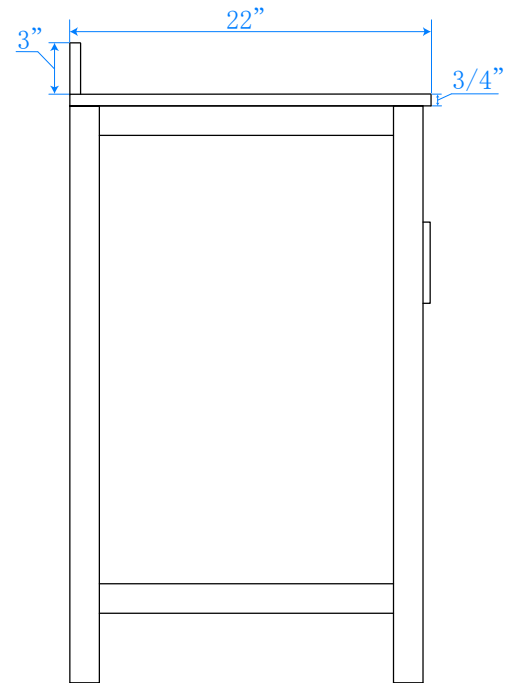

WYNDHAM COLLECTION

TOP VIEW OF VANITY CABINET

Note: All Measurements are $\pm 1/4"$

WC-2525-30

WYNDHAM COLLECTION

Side splash is reversible.
Note: All measurements are $\pm 1/4"$.

WC-VCA-30-SGL-TOP