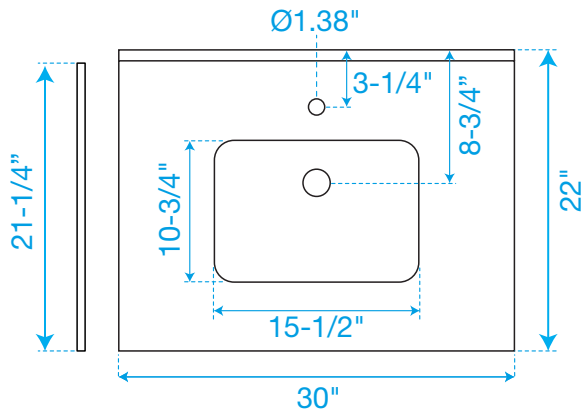

WYNDHAM COLLECTION

TOP VIEW OF VANITY CABINET

Note: All Measurements are $\pm 1/4"$

WC-2525-30

WYNDHAM COLLECTION

Side splash is reversible.
Note: All measurements are $\pm 1/4"$.

WC-VCA-30-SGL-TOP