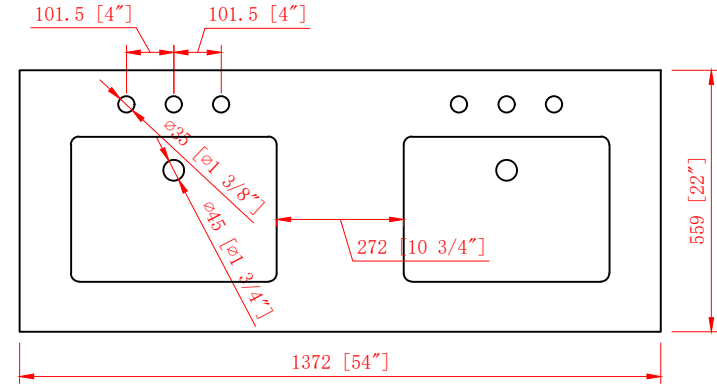

## 54" Bathroom Vanity

54 in. W x 22 in.D x 38 in.H  
(137.2 cm x 55.9 cm x 96.5 cm)

## Top View