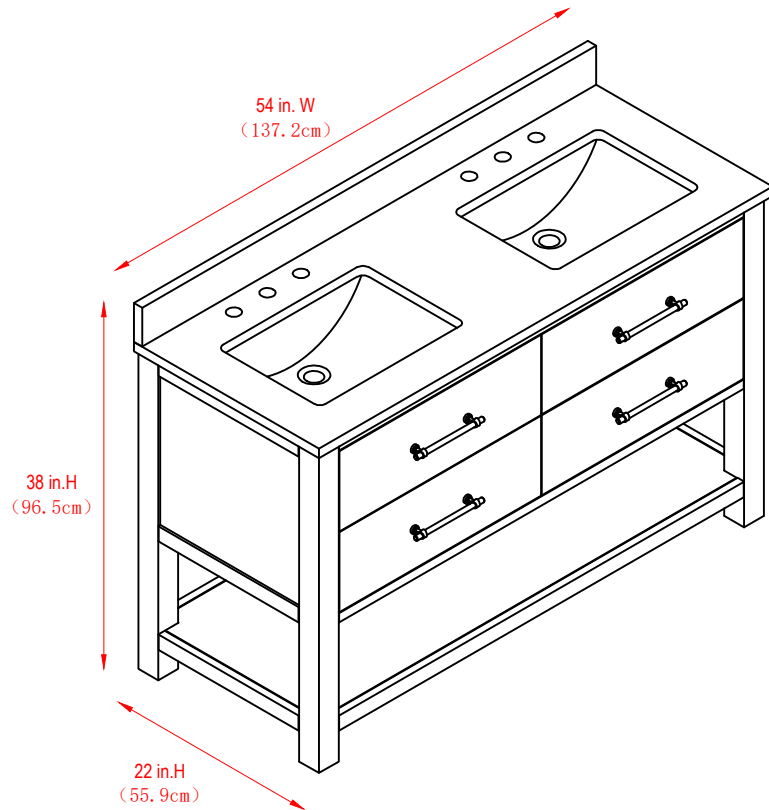

## 54" Bathroom Vanity

54 in. W x 22 in.D x 38 in.H  
(137.2 cm x 55.9 cm x 96.5 cm)

## Top View

## Back View